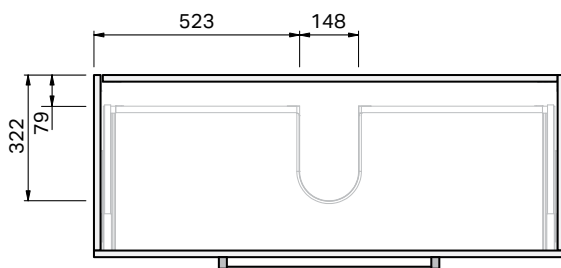

# Roxy Benchtop 1200 Wall 2 Drawer

### Product Features

Product Code	Benchtop Vanity / 34405BT
Product Description	Roxy - Wall - 1200
Drawer Configuration	2 Drawer
Notes:	Drawings depict cabinet only.

**IMPORTANT NOTE:** Throughout this guide, dimensions may vary by  $\pm 2$ mm. Please read the installation manual for detailed information on installing the product. St. Michel pursues a policy of continuing improvement in design and manufacturing of its products. The right is therefore reserved to vary specifications without notice.

### Product Dimensions (mm)

	①	②	③	④	⑤
Roxy Benchtop - 1200	1200	460	-	-	-

- The top must be sealed to the vanity unit with an acetic cured silicone sealant. Epoxy type sealants must not be used
- Tops can be drilled on site with a standard hole saw

**IMPORTANT NOTE:** Throughout this guide, dimensions may vary by ± 2mm. Please read the installation manual for detailed information on installing the product. St. Michel pursues a policy of continuing improvement in design and manufacturing of its products. The right is therefore reserved to vary specifications without notice.