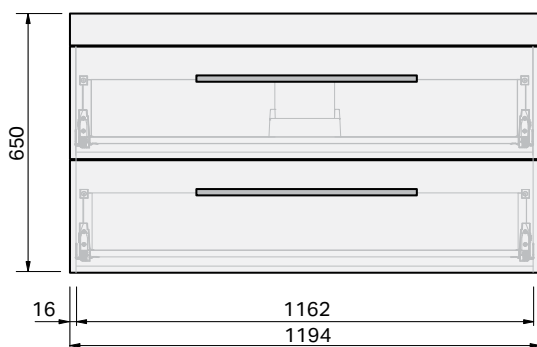

# Roxy Benchtop 1200 Wall 2 Drawer

### Product Features

Product Code	Benchtop Vanity / 34405BT
Product Description	Roxy - Wall - 1200
Drawer Configuration	2 Drawer
Notes:	Drawings depict cabinet only.

**IMPORTANT NOTE:** Throughout this guide, dimensions may vary by  $\pm 2$ mm. Please read the installation manual for detailed information on installing the product. St. Michel pursues a policy of continuing improvement in design and manufacturing of its products. The right is therefore reserved to vary specifications without notice.

### Product Dimensions (mm)

	①	②	③	④	⑤
Roxy Benchtop - 1200	1200	460	-	-	-

- The top must be sealed to the vanity unit with an acetic cured silicone sealant. Epoxy type sealants must not be used
- Tops can be drilled on site with a standard hole saw