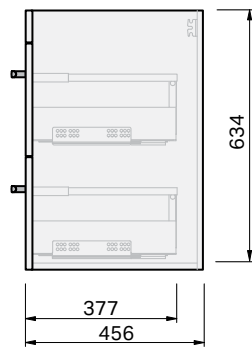

# Roxy Benchtop 1200 Wall 2 Drawer

### Product Features

Product Code	Benchtop Vanity / 34405BT
Product Description	Roxy - Wall - 1200
Drawer Configuration	2 Drawer
Notes:	Drawings depict cabinet only.

**IMPORTANT NOTE:** Throughout this guide, dimensions may vary by  $\pm 2$ mm. Please read the installation manual for detailed information on installing the product. St. Michel pursues a policy of continuing improvement in design and manufacturing of its products. The right is therefore reserved to vary specifications without notice.

### Product Dimensions (mm)

	①	②	③	④	⑤
Roxy Benchtop - 1200	1200	460	-	-	-

- The top must be sealed to the vanity unit with an acetic cured silicone sealant. Epoxy type sealants must not be used
- Tops can be drilled on site with a standard hole saw