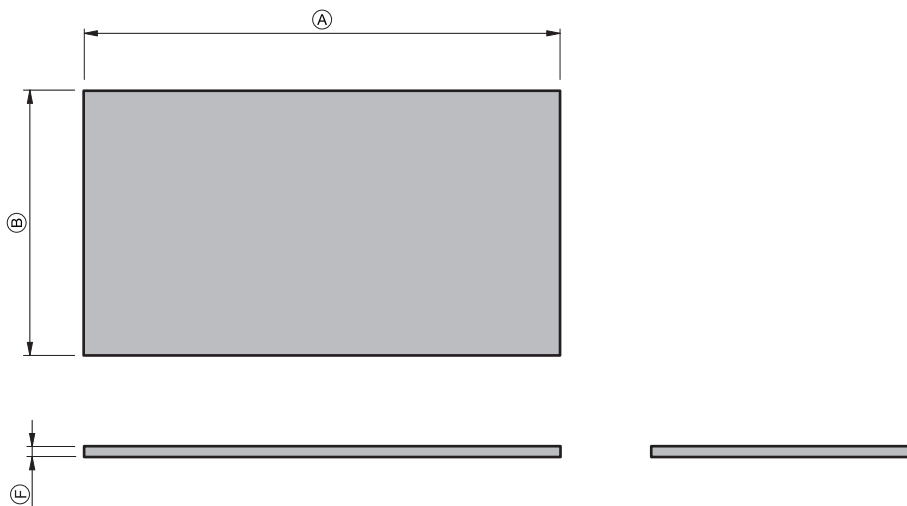

Roxy Benchtop 1200 Wall 1 Drawer

CABINET SPECIFICATION

Product Features

Product Code	Benchtop Vanity / 34403BT
Product Description	Roxy - Wall - 1200
Drawer Configuration	1 Drawer
Notes:	Drawings depict cabinet only.

IMPORTANT NOTE: Throughout this guide, dimensions may vary by ± 2 mm. Please read the installation manual for detailed information on installing the product. St. Michel pursues a policy of continuing improvement in design and manufacturing of its products. The right is therefore reserved to vary specifications without notice.

Roxy Benchtop

TOP SPECIFICATION

Top Thickness (mm) [Ⓕ]

Cabinet	Cherry Pie
Roxy Benchtop	20.5

Product Dimensions (mm)

	[Ⓐ]	[Ⓑ]	[Ⓒ]	[Ⓓ]	[Ⓔ]
Roxy Benchtop - 1200	1200	460	-	-	-

- The top must be sealed to the vanity unit with an acetic cured silicone sealant. Epoxy type sealants must not be used
- Tops can be drilled on site with a standard hole saw