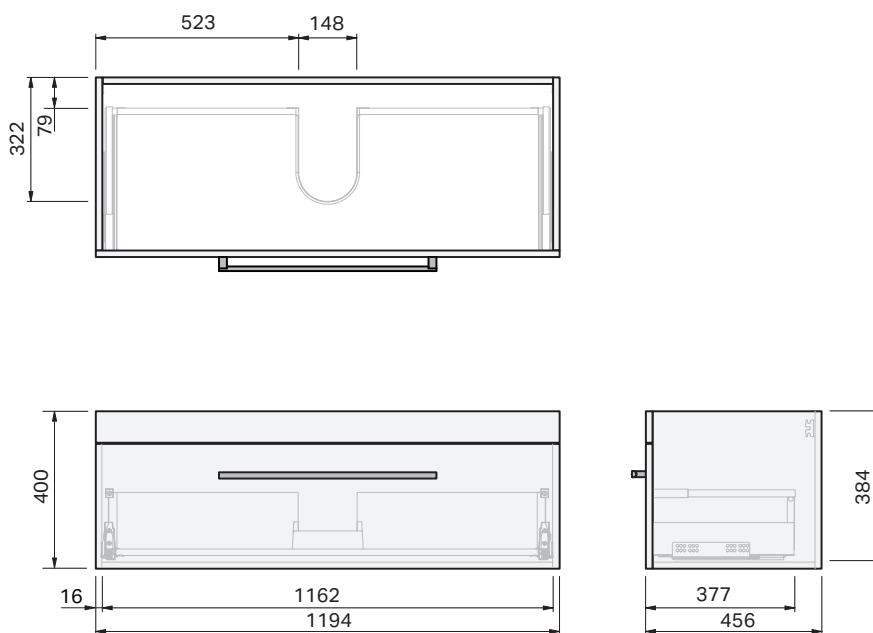

Roxy Benchtop 1200 Wall 1 Drawer

CABINET SPECIFICATION

Product Features

Product Code	Benchtop Vanity / 34403BT
Product Description	Roxy - Wall - 1200
Drawer Configuration	1 Drawer
Notes:	Drawings depict cabinet only.

IMPORTANT NOTE: Throughout this guide, dimensions may vary by ± 2 mm. Please read the installation manual for detailed information on installing the product. St. Michel pursues a policy of continuing improvement in design and manufacturing of its products. The right is therefore reserved to vary specifications without notice.

Roxy Benchtop

TOP SPECIFICATION

Top Thickness (mm) [Ⓕ]

Cabinet	Cherry Pie
Roxy Benchtop	20.5

Product Dimensions (mm)

	[Ⓐ]	[Ⓑ]	[Ⓒ]	[Ⓓ]	[Ⓔ]
Roxy Benchtop - 1200	1200	460	-	-	-

- The top must be sealed to the vanity unit with an acetic cured silicone sealant. Epoxy type sealants must not be used
- Tops can be drilled on site with a standard hole saw