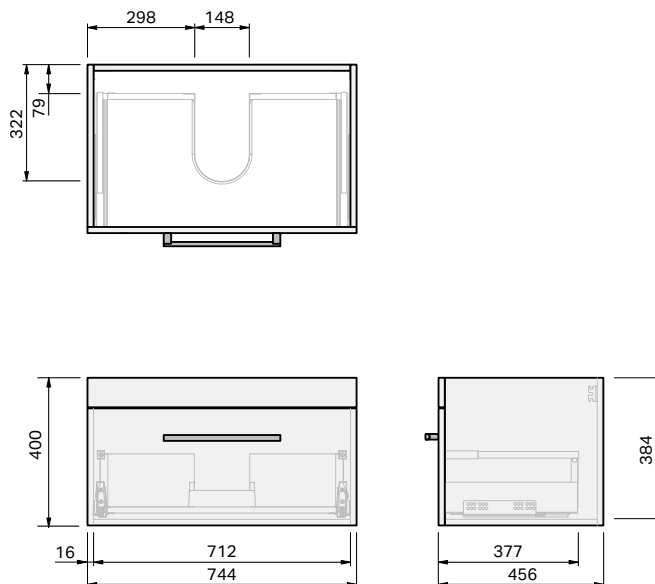

# Roxy Benchtop 750 Wall 1 Drawer

## CABINET SPECIFICATION

### Product Features

Product Code	Benchtop Vanity / 34203BT
Product Description	Roxy - Wall - 750
Drawer Configuration	1 Drawer
Notes:	Drawings depict cabinet only.

**IMPORTANT NOTE:** Throughout this guide, dimensions may vary by  $\pm 2$ mm. Please read the installation manual for detailed information on installing the product. St. Michel pursues a policy of continuing improvement in design and manufacturing of its products. The right is therefore reserved to vary specifications without notice.

**IMPORTANT NOTE:** Throughout this guide, dimensions may vary by  $\pm 2$ mm. Please read the installation manual for detailed information on installing the product. St. Michel pursues a policy of continuing improvement in design and manufacturing of its products. The right is therefore reserved to vary specifications without notice.