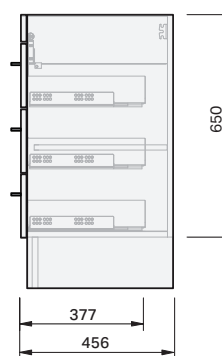

Roxy Console

1200 Floor 2 Door 3 Drawer Right

CABINET SPECIFICATION

Product Features

Product Code	Console Vanity / 51403
Product Description	Roxy - Floor - 1200
Drawer Configuration	2 Door / 3 Drawer Right
Notes:	Drawings depict cabinet only.

IMPORTANT NOTE: Throughout this guide, dimensions may vary by ± 2 mm. Please read the installation manual for detailed information on installing the product. St. Michel pursues a policy of continuing improvement in design and manufacturing of its products. The right is therefore reserved to vary specifications without notice.

Loop 1200

BASIN SPECIFICATION

Product Features

Product Code	26901
Type of basin	Console
Material of basin	Ceramic
Capacity of basin	6.5 litre
Overflow Configuration	Overflow provided Max tap flow rate of 9 litres / minute
Colour options	White Gloss

INDICATES FURNITURE TOP SURFACE -----

IMPORTANT NOTE: Throughout this guide, dimensions may vary by ± 5 mm. Please read the installation manual for detailed information on installing the product. St. Michel pursues a policy of continuing improvement in design and manufacturing of its products. The right is therefore reserved to vary specifications without notice.