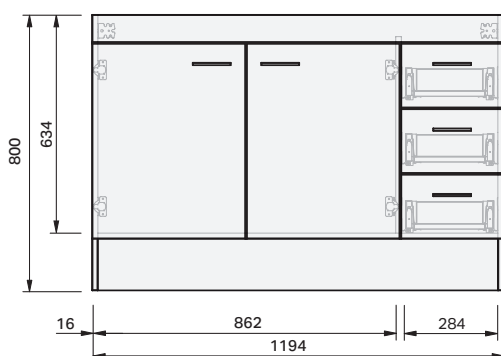

Roxy Console

1200 Floor 2 Door 3 Drawer Right

CABINET SPECIFICATION

Product Features

Product Code	Console Vanity / 51403
Product Description	Roxy - Floor - 1200
Drawer Configuration	2 Door / 3 Drawer Right
Notes:	Drawings depict cabinet only.

IMPORTANT NOTE: Throughout this guide, dimensions may vary by ± 2 mm. Please read the installation manual for detailed information on installing the product. St. Michel pursues a policy of continuing improvement in design and manufacturing of its products. The right is therefore reserved to vary specifications without notice.

Loop 1200

BASIN SPECIFICATION

Product Features

Product Code	26901
Type of basin	Console
Material of basin	Ceramic
Capacity of basin	6.5 litre
Overflow Configuration	Overflow provided Max tap flow rate of 9 litres / minute
Colour options	White Gloss

INDICATES FURNITURE TOP SURFACE -----

IMPORTANT NOTE: Throughout this guide, dimensions may vary by ± 5 mm. Please read the installation manual for detailed information on installing the product. St. Michel pursues a policy of continuing improvement in design and manufacturing of its products. The right is therefore reserved to vary specifications without notice.