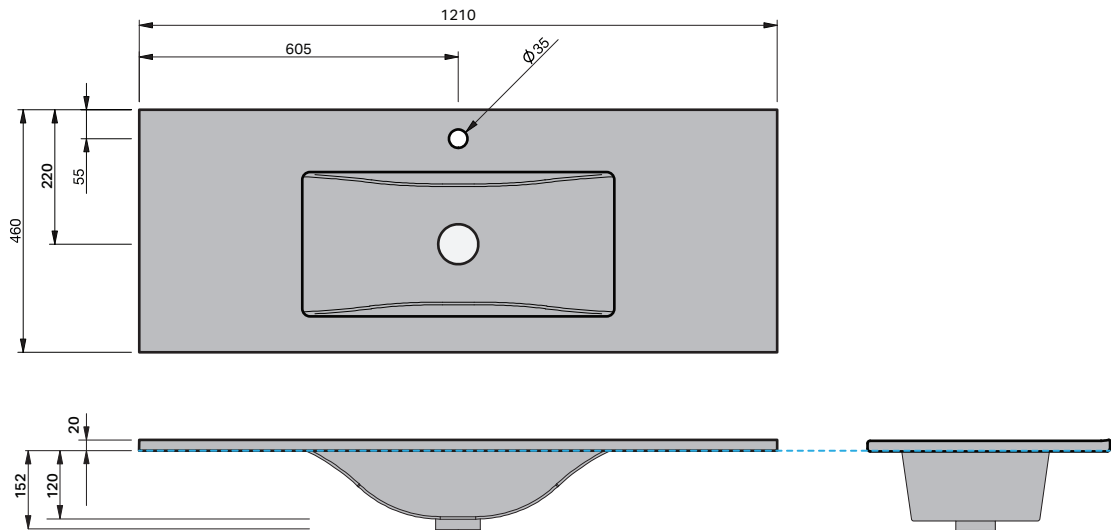

Roxy Console

1200 Floor 2 Door 3 Drawer Right

CABINET SPECIFICATION

Product Features

Product Code	Console Vanity / 51403
Product Description	Roxy - Floor - 1200
Drawer Configuration	2 Door / 3 Drawer Right
Notes:	Drawings depict cabinet only.

IMPORTANT NOTE: Throughout this guide, dimensions may vary by ± 2 mm. Please read the installation manual for detailed information on installing the product. St. Michel pursues a policy of continuing improvement in design and manufacturing of its products. The right is therefore reserved to vary specifications without notice.

Loop 1200

BASIN SPECIFICATION

Product Features

Product Code	26901
Type of basin	Console
Material of basin	Ceramic
Capacity of basin	6.5 litre
Overflow Configuration	Overflow provided Max tap flow rate of 9 litres / minute
Colour options	White Gloss

INDICATES FURNITURE TOP SURFACE -----

IMPORTANT NOTE: Throughout this guide, dimensions may vary by ± 5 mm. Please read the installation manual for detailed information on installing the product. St. Michel pursues a policy of continuing improvement in design and manufacturing of its products. The right is therefore reserved to vary specifications without notice.