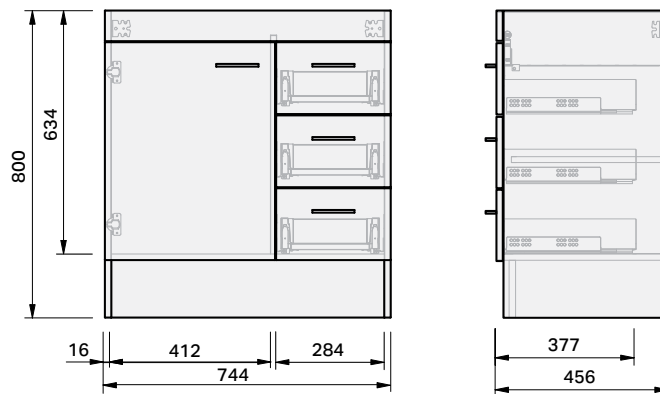

Roxy Console

750 Floor 1 Door 3 Drawer Right

CABINET SPECIFICATION

Product Features

Product Code	Console Vanity / 51103
Product Description	Roxy - Floor - 750
Drawer Configuration	1 Door / 3 Drawer Right
Notes:	Drawings depict cabinet only.

IMPORTANT NOTE: Throughout this guide, dimensions may vary by ± 2 mm. Please read the installation manual for detailed information on installing the product. St. Michel pursues a policy of continuing improvement in design and manufacturing of its products. The right is therefore reserved to vary specifications without notice.

Loop 750

BASIN SPECIFICATION

Product Features

Product Code	26701
Type of basin	Console
Material of basin	Ceramic
Capacity of basin	6.5 litre
Overflow Configuration	Overflow provided Max tap flow rate of 9 litres / minute
Colour options	White Gloss

INDICATES FURNITURE TOP SURFACE -----

IMPORTANT NOTE: Throughout this guide, dimensions may vary by ± 5 mm. Please read the installation manual for detailed information on installing the product. St. Michel pursues a policy of continuing improvement in design and manufacturing of its products. The right is therefore reserved to vary specifications without notice.