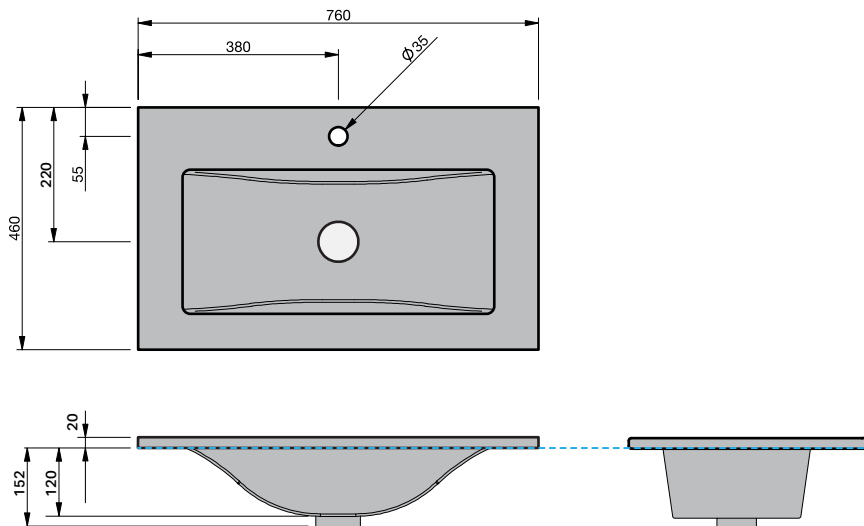

IMPORTANT NOTE: Throughout this guide, dimensions may vary by ± 2 mm. Please read the installation manual for detailed information on installing the product. St. Michel pursues a policy of continuing improvement in design and manufacturing of its products. The right is therefore reserved to vary specifications without notice.

Loop 750

BASIN SPECIFICATION

Product Features

Product Code	26701
Type of basin	Console
Material of basin	Ceramic
Capacity of basin	6.5 litre
Overflow Configuration	Overflow provided Max tap flow rate of 9 litres / minute
Colour options	White Gloss

INDICATES FURNITURE TOP SURFACE -----

IMPORTANT NOTE: Throughout this guide, dimensions may vary by ± 5 mm. Please read the installation manual for detailed information on installing the product. St. Michel pursues a policy of continuing improvement in design and manufacturing of its products. The right is therefore reserved to vary specifications without notice.