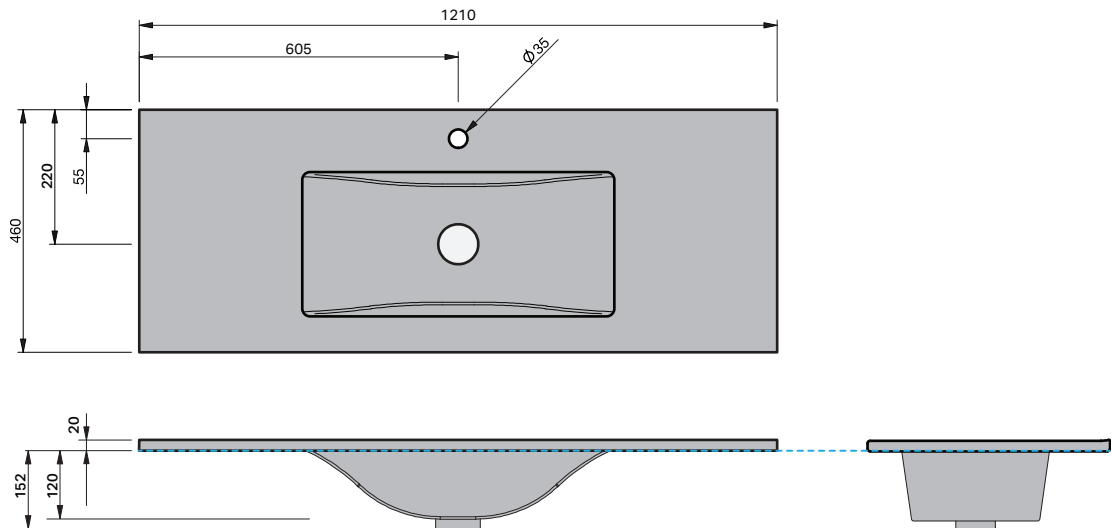

Roxy Console

1200 Floor 2 Drawer

CABINET SPECIFICATION

Product Features

Product Code	Console Vanity / 57303
Product Description	Roxy - Floor - 1200
Drawer Configuration	2 Drawer
Notes:	Drawings depict cabinet only.

IMPORTANT NOTE: Throughout this guide, dimensions may vary by ± 2 mm. Please read the installation manual for detailed information on installing the product. St. Michel pursues a policy of continuing improvement in design and manufacturing of its products. The right is therefore reserved to vary specifications without notice.

Loop 1200

BASIN SPECIFICATION

Product Features

Product Code	26901
Type of basin	Console
Material of basin	Ceramic
Capacity of basin	6.5 litre
Overflow Configuration	Overflow provided Max tap flow rate of 9 litres / minute
Colour options	White Gloss

INDICATES FURNITURE TOP SURFACE -----

IMPORTANT NOTE: Throughout this guide, dimensions may vary by ± 5 mm. Please read the installation manual for detailed information on installing the product. St. Michel pursues a policy of continuing improvement in design and manufacturing of its products. The right is therefore reserved to vary specifications without notice.