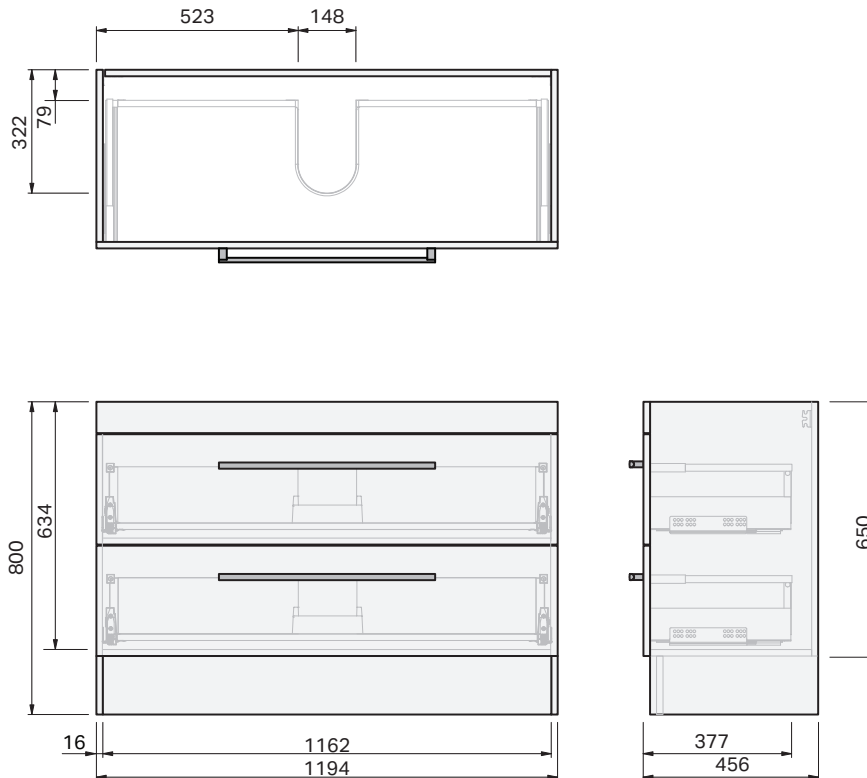

Roxy Console

1200 Floor 2 Drawer

CABINET SPECIFICATION

Product Features

Product Code	Console Vanity / 57303
Product Description	Roxy - Floor - 1200
Drawer Configuration	2 Drawer
Notes:	Drawings depict cabinet only.

IMPORTANT NOTE: Throughout this guide, dimensions may vary by ± 2 mm. Please read the installation manual for detailed information on installing the product. St. Michel pursues a policy of continuing improvement in design and manufacturing of its products. The right is therefore reserved to vary specifications without notice.

Loop 1200

BASIN SPECIFICATION

Product Features

Product Code	26901
Type of basin	Console
Material of basin	Ceramic
Capacity of basin	6.5 litre
Overflow Configuration	Overflow provided Max tap flow rate of 9 litres / minute
Colour options	White Gloss

INDICATES FURNITURE TOP SURFACE -----

IMPORTANT NOTE: Throughout this guide, dimensions may vary by ± 5 mm. Please read the installation manual for detailed information on installing the product. St. Michel pursues a policy of continuing improvement in design and manufacturing of its products. The right is therefore reserved to vary specifications without notice.