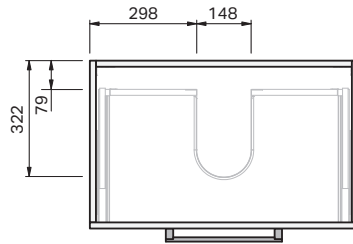

### Product Features

Product Code	Console Vanity / 57103
Product Description	Roxy - Floor - 750
Drawer Configuration	2 Drawer
Notes:	Drawings depict cabinet only.

**IMPORTANT NOTE:** Throughout this guide, dimensions may vary by  $\pm 2$ mm. Please read the installation manual for detailed information on installing the product. St. Michel pursues a policy of continuing improvement in design and manufacturing of its products. The right is therefore reserved to vary specifications without notice.

### Product Features

Product Code	26701
Type of basin	Console
Material of basin	Ceramic
Capacity of basin	6.5 litre
Overflow Configuration	Overflow provided Max tap flow rate of 9 litres / minute
Colour options	White Gloss

INDICATES FURNITURE TOP SURFACE -----

**IMPORTANT NOTE:** Throughout this guide, dimensions may vary by  $\pm 5$ mm. Please read the installation manual for detailed information on installing the product. St. Michel pursues a policy of continuing improvement in design and manufacturing of its products. The right is therefore reserved to vary specifications without notice.