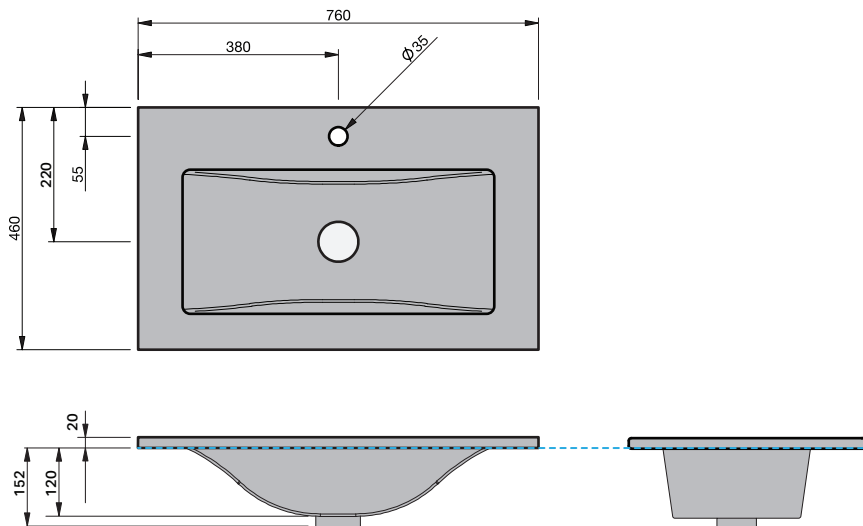

### Product Features

Product Code	Console Vanity / 57103
Product Description	Roxy - Floor - 750
Drawer Configuration	2 Drawer
Notes:	Drawings depict cabinet only.

**IMPORTANT NOTE:** Throughout this guide, dimensions may vary by  $\pm 2$ mm. Please read the installation manual for detailed information on installing the product. St. Michel pursues a policy of continuing improvement in design and manufacturing of its products. The right is therefore reserved to vary specifications without notice.

## BASIN SPECIFICATION

### Product Features

Product Code	26701
Type of basin	Console
Material of basin	Ceramic
Capacity of basin	6.5 litre
Overflow Configuration	Overflow provided Max tap flow rate of 9 litres / minute
Colour options	White Gloss

INDICATES FURNITURE TOP SURFACE -----

**IMPORTANT NOTE:** Throughout this guide, dimensions may vary by  $\pm 5$ mm. Please read the installation manual for detailed information on installing the product. St. Michel pursues a policy of continuing improvement in design and manufacturing of its products. The right is therefore reserved to vary specifications without notice.