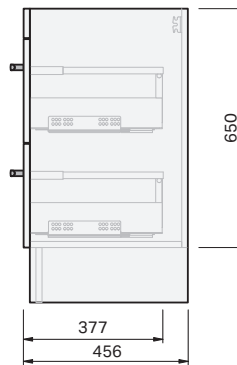

### Product Features

Product Code	Console Vanity / 57103
Product Description	Roxy - Floor - 750
Drawer Configuration	2 Drawer
Notes:	Drawings depict cabinet only.

**IMPORTANT NOTE:** Throughout this guide, dimensions may vary by  $\pm 2$ mm. Please read the installation manual for detailed information on installing the product. St. Michel pursues a policy of continuing improvement in design and manufacturing of its products. The right is therefore reserved to vary specifications without notice.

### Product Features

Product Code	26701
Type of basin	Console
Material of basin	Ceramic
Capacity of basin	6.5 litre
Overflow Configuration	Overflow provided Max tap flow rate of 9 litres / minute
Colour options	White Gloss

INDICATES FURNITURE TOP SURFACE -----

**IMPORTANT NOTE:** Throughout this guide, dimensions may vary by  $\pm 5$ mm. Please read the installation manual for detailed information on installing the product. St. Michel pursues a policy of continuing improvement in design and manufacturing of its products. The right is therefore reserved to vary specifications without notice.