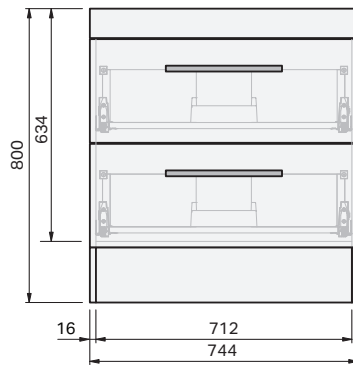

### Product Features

Product Code	Console Vanity / 57103
Product Description	Roxy - Floor - 750
Drawer Configuration	2 Drawer
Notes:	Drawings depict cabinet only.

**IMPORTANT NOTE:** Throughout this guide, dimensions may vary by  $\pm 2$ mm. Please read the installation manual for detailed information on installing the product. St. Michel pursues a policy of continuing improvement in design and manufacturing of its products. The right is therefore reserved to vary specifications without notice.

### Product Features

Product Code	26701
Type of basin	Console
Material of basin	Ceramic
Capacity of basin	6.5 litre
Overflow Configuration	Overflow provided Max tap flow rate of 9 litres / minute
Colour options	White Gloss

INDICATES FURNITURE TOP SURFACE -----

**IMPORTANT NOTE:** Throughout this guide, dimensions may vary by  $\pm 5$ mm. Please read the installation manual for detailed information on installing the product. St. Michel pursues a policy of continuing improvement in design and manufacturing of its products. The right is therefore reserved to vary specifications without notice.