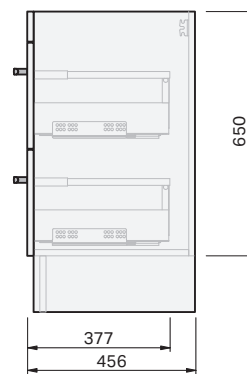

Roxy Console 900 Floor 2 Drawer

CABINET SPECIFICATION

Product Features

Product Code	Console Vanity / 57203
Product Description	Roxy - Floor - 900
Drawer Configuration	2 Drawer
Notes:	Drawings depict cabinet only.

IMPORTANT NOTE: Throughout this guide, dimensions may vary by ± 2 mm. Please read the installation manual for detailed information on installing the product. St. Michel pursues a policy of continuing improvement in design and manufacturing of its products. The right is therefore reserved to vary specifications without notice.

Loop 900

BASIN SPECIFICATION

Product Features

Product Code	26801
Type of basin	Console
Material of basin	Ceramic
Capacity of basin	6.5 litre
Overflow Configuration	Overflow provided Max tap flow rate of 9 litres / minute
Colour options	White Gloss

INDICATES FURNITURE TOP SURFACE -----

IMPORTANT NOTE: Throughout this guide, dimensions may vary by ± 5 mm. Please read the installation manual for detailed information on installing the product. St. Michel pursues a policy of continuing improvement in design and manufacturing of its products. The right is therefore reserved to vary specifications without notice.