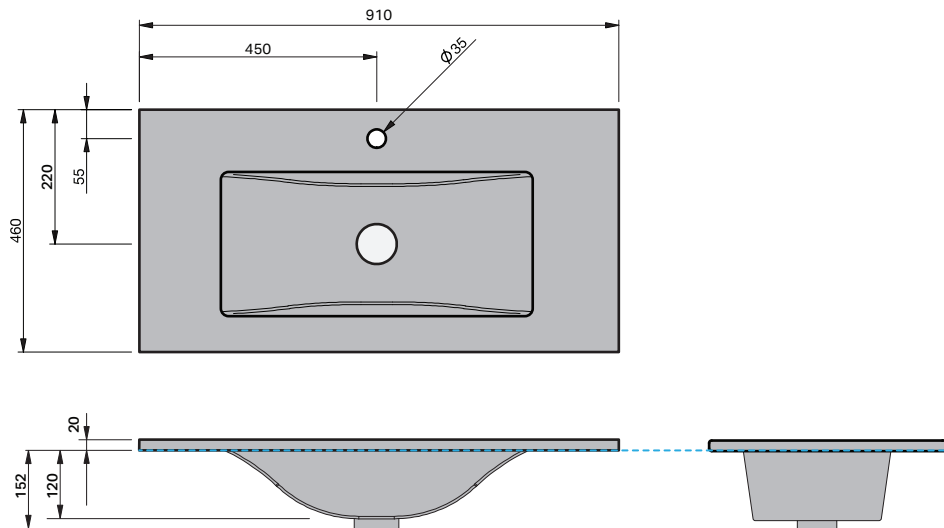

Roxy Console 900 Floor 2 Drawer

CABINET SPECIFICATION

Product Features

Product Code	Console Vanity / 57203
Product Description	Roxy - Floor - 900
Drawer Configuration	2 Drawer
Notes:	Drawings depict cabinet only.

IMPORTANT NOTE: Throughout this guide, dimensions may vary by ± 2 mm. Please read the installation manual for detailed information on installing the product. St. Michel pursues a policy of continuing improvement in design and manufacturing of its products. The right is therefore reserved to vary specifications without notice.

Loop 900

BASIN SPECIFICATION

Product Features

Product Code	26801
Type of basin	Console
Material of basin	Ceramic
Capacity of basin	6.5 litre
Overflow Configuration	Overflow provided Max tap flow rate of 9 litres / minute
Colour options	White Gloss

INDICATES FURNITURE TOP SURFACE -----

IMPORTANT NOTE: Throughout this guide, dimensions may vary by ± 5 mm. Please read the installation manual for detailed information on installing the product. St. Michel pursues a policy of continuing improvement in design and manufacturing of its products. The right is therefore reserved to vary specifications without notice.