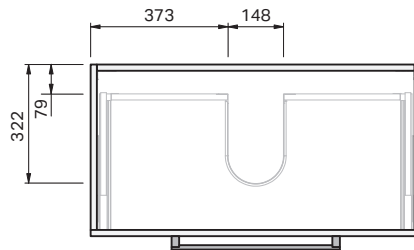

Roxy Console 900 Floor 2 Drawer

CABINET SPECIFICATION

Product Features

Product Code	Console Vanity / 57203
Product Description	Roxy - Floor - 900
Drawer Configuration	2 Drawer
Notes:	Drawings depict cabinet only.

IMPORTANT NOTE: Throughout this guide, dimensions may vary by ± 2 mm. Please read the installation manual for detailed information on installing the product. St. Michel pursues a policy of continuing improvement in design and manufacturing of its products. The right is therefore reserved to vary specifications without notice.

Loop 900

BASIN SPECIFICATION

Product Features

Product Code	26801
Type of basin	Console
Material of basin	Ceramic
Capacity of basin	6.5 litre
Overflow Configuration	Overflow provided Max tap flow rate of 9 litres / minute
Colour options	White Gloss

INDICATES FURNITURE TOP SURFACE -----

IMPORTANT NOTE: Throughout this guide, dimensions may vary by ± 5 mm. Please read the installation manual for detailed information on installing the product. St. Michel pursues a policy of continuing improvement in design and manufacturing of its products. The right is therefore reserved to vary specifications without notice.