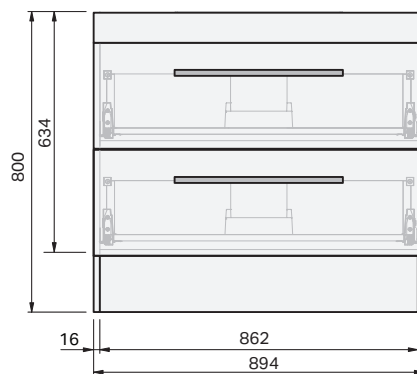

Roxy Console 900 Floor 2 Drawer

CABINET SPECIFICATION

Product Features

Product Code	Console Vanity / 57203
Product Description	Roxy - Floor - 900
Drawer Configuration	2 Drawer
Notes:	Drawings depict cabinet only.

IMPORTANT NOTE: Throughout this guide, dimensions may vary by ± 2 mm. Please read the installation manual for detailed information on installing the product. St. Michel pursues a policy of continuing improvement in design and manufacturing of its products. The right is therefore reserved to vary specifications without notice.

Loop 900

BASIN SPECIFICATION

Product Features

Product Code	26801
Type of basin	Console
Material of basin	Ceramic
Capacity of basin	6.5 litre
Overflow Configuration	Overflow provided Max tap flow rate of 9 litres / minute
Colour options	White Gloss

INDICATES FURNITURE TOP SURFACE -----

IMPORTANT NOTE: Throughout this guide, dimensions may vary by ± 5 mm. Please read the installation manual for detailed information on installing the product. St. Michel pursues a policy of continuing improvement in design and manufacturing of its products. The right is therefore reserved to vary specifications without notice.