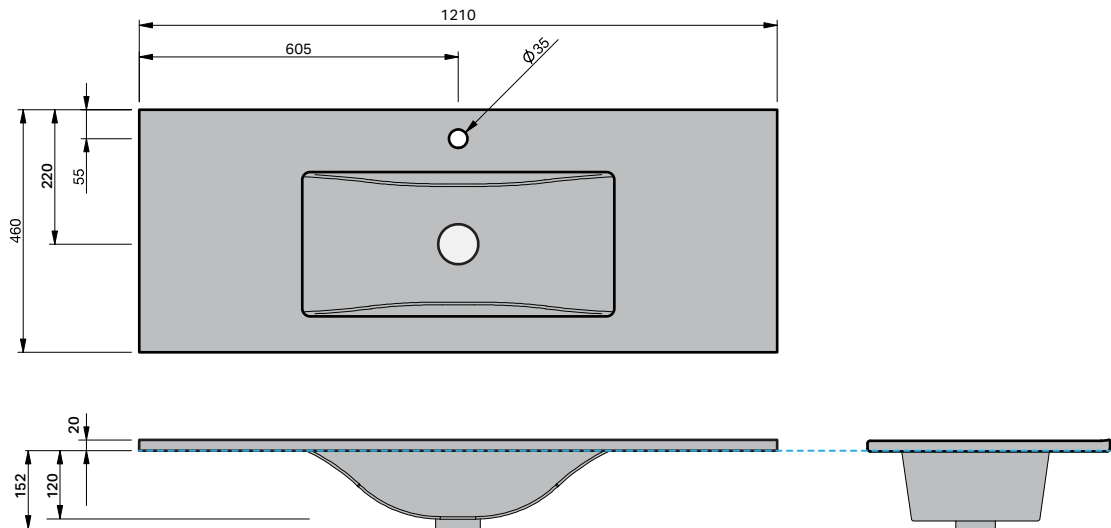

Roxy Console

1200 Wall 2 Door 2 Drawer Right

CABINET SPECIFICATION

Product Features

Product Code	Console Vanity / 34103
Product Description	Roxy - Wall - 1200
Drawer Configuration	2 Door / 2 Drawer Right
Notes:	Drawings depict cabinet only.

IMPORTANT NOTE: Throughout this guide, dimensions may vary by ± 2 mm. Please read the installation manual for detailed information on installing the product. St. Michel pursues a policy of continuing improvement in design and manufacturing of its products. The right is therefore reserved to vary specifications without notice.

Loop 1200

BASIN SPECIFICATION

Product Features

Product Code	26901
Type of basin	Console
Material of basin	Ceramic
Capacity of basin	6.5 litre
Overflow Configuration	Overflow provided Max tap flow rate of 9 litres / minute
Colour options	White Gloss

INDICATES FURNITURE TOP SURFACE -----

IMPORTANT NOTE: Throughout this guide, dimensions may vary by ± 5 mm. Please read the installation manual for detailed information on installing the product. St. Michel pursues a policy of continuing improvement in design and manufacturing of its products. The right is therefore reserved to vary specifications without notice.