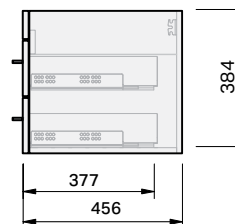

Roxy Console

1200 Wall 2 Door 2 Drawer Right

CABINET SPECIFICATION

Product Features

Product Code	Console Vanity / 34103
Product Description	Roxy - Wall - 1200
Drawer Configuration	2 Door / 2 Drawer Right
Notes:	Drawings depict cabinet only.

IMPORTANT NOTE: Throughout this guide, dimensions may vary by ± 2 mm. Please read the installation manual for detailed information on installing the product. St. Michel pursues a policy of continuing improvement in design and manufacturing of its products. The right is therefore reserved to vary specifications without notice.

Loop 1200

BASIN SPECIFICATION

Product Features

Product Code	26901
Type of basin	Console
Material of basin	Ceramic
Capacity of basin	6.5 litre
Overflow Configuration	Overflow provided Max tap flow rate of 9 litres / minute
Colour options	White Gloss

INDICATES FURNITURE TOP SURFACE -----

IMPORTANT NOTE: Throughout this guide, dimensions may vary by ± 5 mm. Please read the installation manual for detailed information on installing the product. St. Michel pursues a policy of continuing improvement in design and manufacturing of its products. The right is therefore reserved to vary specifications without notice.