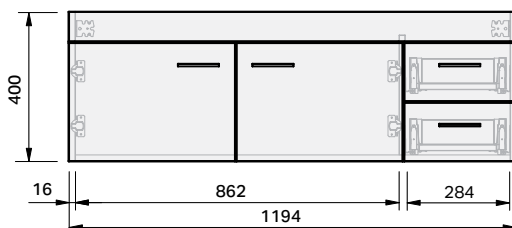

Roxy Console

1200 Wall 2 Door 2 Drawer Right

CABINET SPECIFICATION

Product Features

Product Code	Console Vanity / 34103
Product Description	Roxy - Wall - 1200
Drawer Configuration	2 Door / 2 Drawer Right
Notes:	Drawings depict cabinet only.

IMPORTANT NOTE: Throughout this guide, dimensions may vary by ± 2 mm. Please read the installation manual for detailed information on installing the product. St. Michel pursues a policy of continuing improvement in design and manufacturing of its products. The right is therefore reserved to vary specifications without notice.

Loop 1200

BASIN SPECIFICATION

Product Features

Product Code	26901
Type of basin	Console
Material of basin	Ceramic
Capacity of basin	6.5 litre
Overflow Configuration	Overflow provided Max tap flow rate of 9 litres / minute
Colour options	White Gloss

INDICATES FURNITURE TOP SURFACE -----

IMPORTANT NOTE: Throughout this guide, dimensions may vary by ± 5 mm. Please read the installation manual for detailed information on installing the product. St. Michel pursues a policy of continuing improvement in design and manufacturing of its products. The right is therefore reserved to vary specifications without notice.