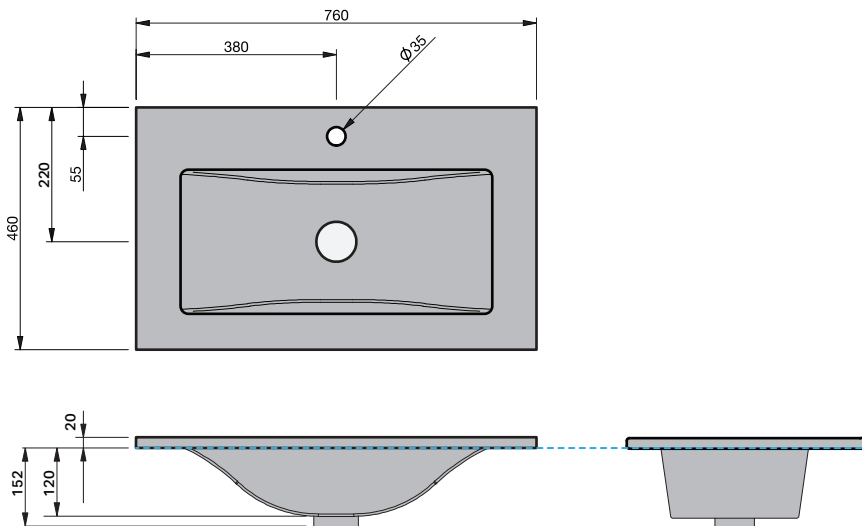

Roxy Console

750 Wall 1 Door 2 Drawer Right

CABINET SPECIFICATION

Product Features

Product Code	Console Vanity / 33903
Product Description	Roxy - Wall - 750
Drawer Configuration	1 Door / 2 Drawer Right
Notes:	Drawings depict cabinet only.

IMPORTANT NOTE: Throughout this guide, dimensions may vary by ± 2 mm. Please read the installation manual for detailed information on installing the product. St. Michel pursues a policy of continuing improvement in design and manufacturing of its products. The right is therefore reserved to vary specifications without notice.

Loop 750

BASIN SPECIFICATION

Product Features

Product Code	26701
Type of basin	Console
Material of basin	Ceramic
Capacity of basin	6.5 litre
Overflow Configuration	Overflow provided Max tap flow rate of 9 litres / minute
Colour options	White Gloss

INDICATES FURNITURE TOP SURFACE -----

IMPORTANT NOTE: Throughout this guide, dimensions may vary by ± 5 mm. Please read the installation manual for detailed information on installing the product. St. Michel pursues a policy of continuing improvement in design and manufacturing of its products. The right is therefore reserved to vary specifications without notice.