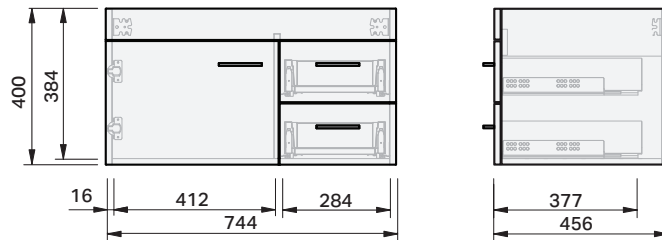

Roxy Console

750 Wall 1 Door 2 Drawer Right

CABINET SPECIFICATION

Product Features

Product Code	Console Vanity / 33903
Product Description	Roxy - Wall - 750
Drawer Configuration	1 Door / 2 Drawer Right
Notes:	Drawings depict cabinet only.

IMPORTANT NOTE: Throughout this guide, dimensions may vary by ± 2 mm. Please read the installation manual for detailed information on installing the product. St. Michel pursues a policy of continuing improvement in design and manufacturing of its products. The right is therefore reserved to vary specifications without notice.

Loop 750

BASIN SPECIFICATION

Product Features

Product Code	26701
Type of basin	Console
Material of basin	Ceramic
Capacity of basin	6.5 litre
Overflow Configuration	Overflow provided Max tap flow rate of 9 litres / minute
Colour options	White Gloss

INDICATES FURNITURE TOP SURFACE -----

IMPORTANT NOTE: Throughout this guide, dimensions may vary by ± 5 mm. Please read the installation manual for detailed information on installing the product. St. Michel pursues a policy of continuing improvement in design and manufacturing of its products. The right is therefore reserved to vary specifications without notice.