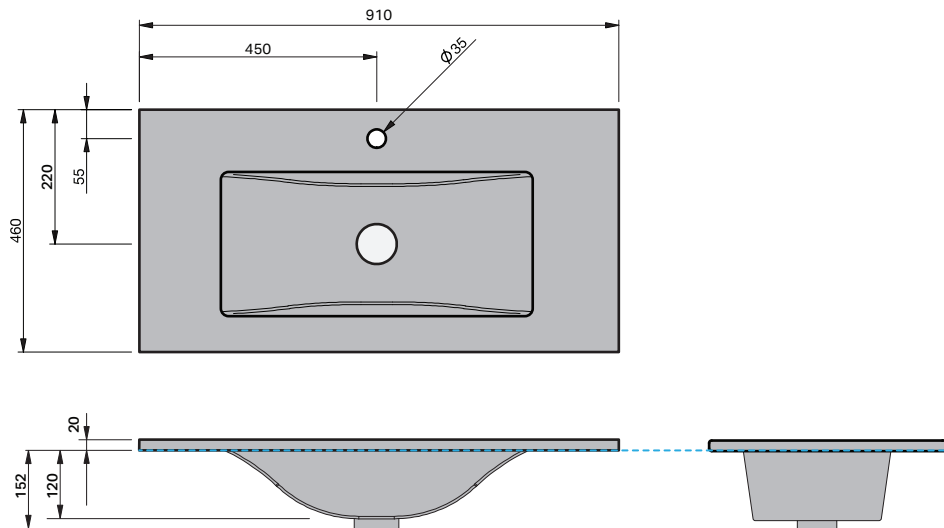

Roxy Console

900 Wall 2 Door 2 Drawer Right

CABINET SPECIFICATION

Product Features

Product Code	Console Vanity / 34003
Product Description	Roxy - Wall - 900
Drawer Configuration	2 Door / 2 Drawer Right
Notes:	Drawings depict cabinet only.

IMPORTANT NOTE: Throughout this guide, dimensions may vary by ± 2 mm. Please read the installation manual for detailed information on installing the product. St. Michel pursues a policy of continuing improvement in design and manufacturing of its products. The right is therefore reserved to vary specifications without notice.

Loop 900

BASIN SPECIFICATION

Product Features

Product Code	26801
Type of basin	Console
Material of basin	Ceramic
Capacity of basin	6.5 litre
Overflow Configuration	Overflow provided Max tap flow rate of 9 litres / minute
Colour options	White Gloss

INDICATES FURNITURE TOP SURFACE -----

IMPORTANT NOTE: Throughout this guide, dimensions may vary by ± 5 mm. Please read the installation manual for detailed information on installing the product. St. Michel pursues a policy of continuing improvement in design and manufacturing of its products. The right is therefore reserved to vary specifications without notice.