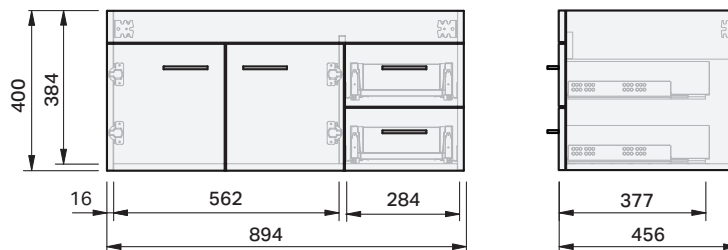

Roxy Console

900 Wall 2 Door 2 Drawer Right

CABINET SPECIFICATION

Product Features

Product Code	Console Vanity / 34003
Product Description	Roxy - Wall - 900
Drawer Configuration	2 Door / 2 Drawer Right
Notes:	Drawings depict cabinet only.

IMPORTANT NOTE: Throughout this guide, dimensions may vary by ± 2 mm. Please read the installation manual for detailed information on installing the product. St. Michel pursues a policy of continuing improvement in design and manufacturing of its products. The right is therefore reserved to vary specifications without notice.

Loop 900

BASIN SPECIFICATION

Product Features

Product Code	26801
Type of basin	Console
Material of basin	Ceramic
Capacity of basin	6.5 litre
Overflow Configuration	Overflow provided Max tap flow rate of 9 litres / minute
Colour options	White Gloss

INDICATES FURNITURE TOP SURFACE -----

IMPORTANT NOTE: Throughout this guide, dimensions may vary by ± 5 mm. Please read the installation manual for detailed information on installing the product. St. Michel pursues a policy of continuing improvement in design and manufacturing of its products. The right is therefore reserved to vary specifications without notice.