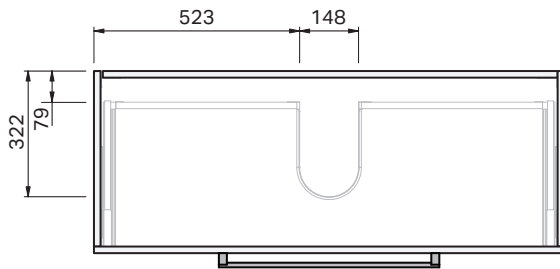

Roxy Console

1200 Wall 2 Drawer

CABINET SPECIFICATION

Product Features

Product Code	Console Vanity / 34405
Product Description	Roxy - Wall - 1200
Drawer Configuration	2 Drawer
Notes:	Drawings depict cabinet only.

IMPORTANT NOTE: Throughout this guide, dimensions may vary by ± 2 mm. Please read the installation manual for detailed information on installing the product. St. Michel pursues a policy of continuing improvement in design and manufacturing of its products. The right is therefore reserved to vary specifications without notice.

Loop 1200

BASIN SPECIFICATION

Product Features

Product Code	26901
Type of basin	Console
Material of basin	Ceramic
Capacity of basin	6.5 litre
Overflow Configuration	Overflow provided Max tap flow rate of 9 litres / minute
Colour options	White Gloss

INDICATES FURNITURE TOP SURFACE -----

IMPORTANT NOTE: Throughout this guide, dimensions may vary by ± 5 mm. Please read the installation manual for detailed information on installing the product. St. Michel pursues a policy of continuing improvement in design and manufacturing of its products. The right is therefore reserved to vary specifications without notice.