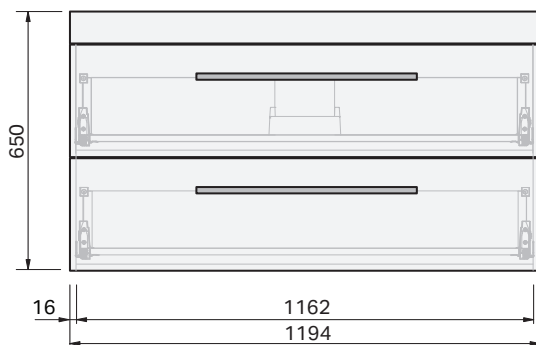

Roxy Console

1200 Wall 2 Drawer

CABINET SPECIFICATION

Product Features

Product Code	Console Vanity / 34405
Product Description	Roxy - Wall - 1200
Drawer Configuration	2 Drawer
Notes:	Drawings depict cabinet only.

IMPORTANT NOTE: Throughout this guide, dimensions may vary by ± 2 mm. Please read the installation manual for detailed information on installing the product. St. Michel pursues a policy of continuing improvement in design and manufacturing of its products. The right is therefore reserved to vary specifications without notice.

Loop 1200

BASIN SPECIFICATION

Product Features

Product Code	26901
Type of basin	Console
Material of basin	Ceramic
Capacity of basin	6.5 litre
Overflow Configuration	Overflow provided Max tap flow rate of 9 litres / minute
Colour options	White Gloss

INDICATES FURNITURE TOP SURFACE -----

IMPORTANT NOTE: Throughout this guide, dimensions may vary by ± 5 mm. Please read the installation manual for detailed information on installing the product. St. Michel pursues a policy of continuing improvement in design and manufacturing of its products. The right is therefore reserved to vary specifications without notice.