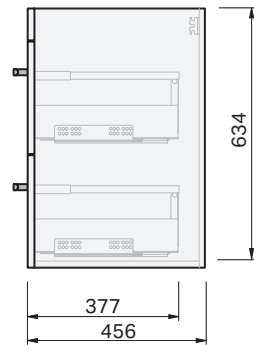

Roxy Console

1200 Wall 2 Drawer

CABINET SPECIFICATION

Product Features

Product Code	Console Vanity / 34405
Product Description	Roxy - Wall - 1200
Drawer Configuration	2 Drawer
Notes:	Drawings depict cabinet only.

IMPORTANT NOTE: Throughout this guide, dimensions may vary by ± 2 mm. Please read the installation manual for detailed information on installing the product. St. Michel pursues a policy of continuing improvement in design and manufacturing of its products. The right is therefore reserved to vary specifications without notice.

Loop 1200

BASIN SPECIFICATION

Product Features

Product Code	26901
Type of basin	Console
Material of basin	Ceramic
Capacity of basin	6.5 litre
Overflow Configuration	Overflow provided Max tap flow rate of 9 litres / minute
Colour options	White Gloss

INDICATES FURNITURE TOP SURFACE -----

IMPORTANT NOTE: Throughout this guide, dimensions may vary by ± 5 mm. Please read the installation manual for detailed information on installing the product. St. Michel pursues a policy of continuing improvement in design and manufacturing of its products. The right is therefore reserved to vary specifications without notice.