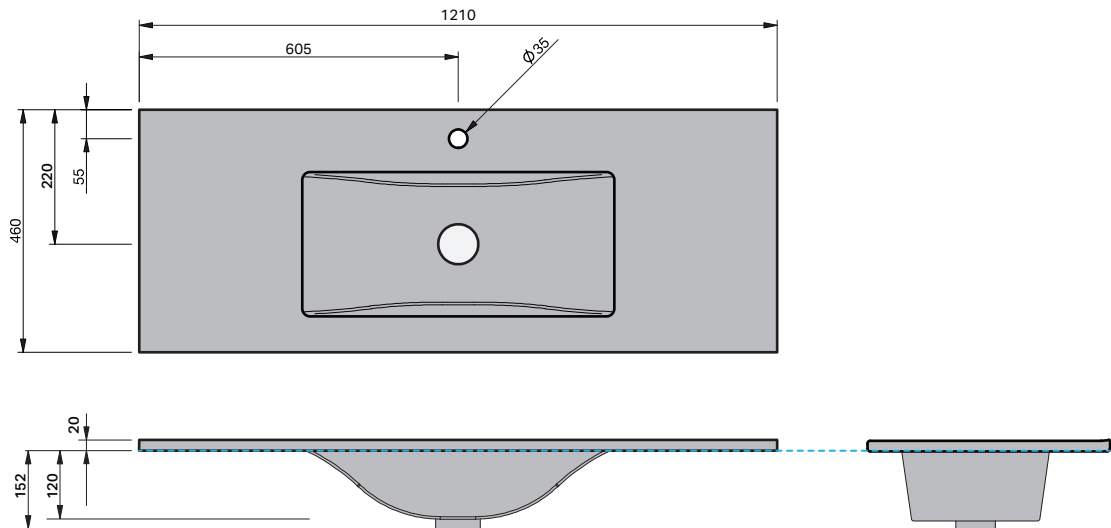

Roxy Console

1200 Wall 2 Drawer

CABINET SPECIFICATION

Product Features

Product Code	Console Vanity / 34405
Product Description	Roxy - Wall - 1200
Drawer Configuration	2 Drawer
Notes:	Drawings depict cabinet only.

IMPORTANT NOTE: Throughout this guide, dimensions may vary by ± 2 mm. Please read the installation manual for detailed information on installing the product. St. Michel pursues a policy of continuing improvement in design and manufacturing of its products. The right is therefore reserved to vary specifications without notice.

Loop 1200

BASIN SPECIFICATION

Product Features

Product Code	26901
Type of basin	Console
Material of basin	Ceramic
Capacity of basin	6.5 litre
Overflow Configuration	Overflow provided Max tap flow rate of 9 litres / minute
Colour options	White Gloss

INDICATES FURNITURE TOP SURFACE -----

IMPORTANT NOTE: Throughout this guide, dimensions may vary by ± 5 mm. Please read the installation manual for detailed information on installing the product. St. Michel pursues a policy of continuing improvement in design and manufacturing of its products. The right is therefore reserved to vary specifications without notice.