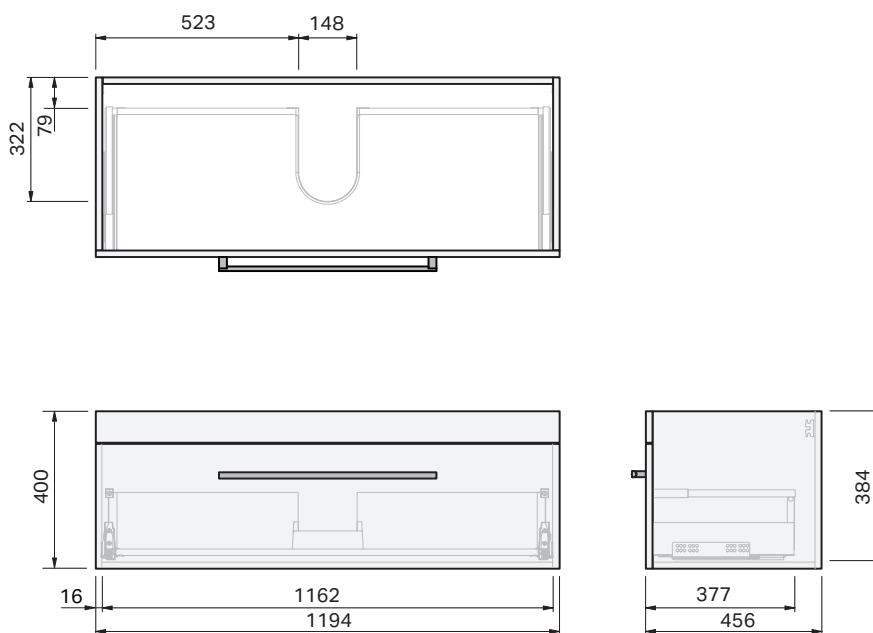

Roxy Console

1200 Wall 1 Drawer

CABINET SPECIFICATION

Product Features

Product Code	Console Vanity / 34403
Product Description	Roxy - Wall - 1200
Drawer Configuration	1 Drawer
Notes:	Drawings depict cabinet only.

IMPORTANT NOTE: Throughout this guide, dimensions may vary by ± 2 mm. Please read the installation manual for detailed information on installing the product. St. Michel pursues a policy of continuing improvement in design and manufacturing of its products. The right is therefore reserved to vary specifications without notice.

Loop 1200

BASIN SPECIFICATION

Product Features

Product Code	26901
Type of basin	Console
Material of basin	Ceramic
Capacity of basin	6.5 litre
Overflow Configuration	Overflow provided Max tap flow rate of 9 litres / minute
Colour options	White Gloss

INDICATES FURNITURE TOP SURFACE -----

IMPORTANT NOTE: Throughout this guide, dimensions may vary by ± 5 mm. Please read the installation manual for detailed information on installing the product. St. Michel pursues a policy of continuing improvement in design and manufacturing of its products. The right is therefore reserved to vary specifications without notice.