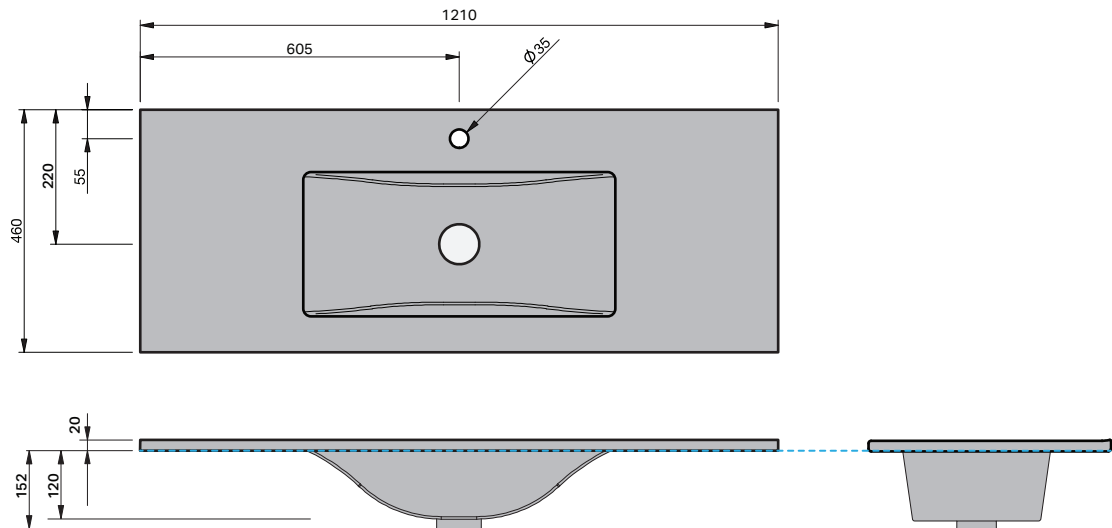

Roxy Console

1200 Wall 1 Drawer

CABINET SPECIFICATION

Product Features

Product Code	Console Vanity / 34403
Product Description	Roxy - Wall - 1200
Drawer Configuration	1 Drawer
Notes:	Drawings depict cabinet only.

IMPORTANT NOTE: Throughout this guide, dimensions may vary by ± 2 mm. Please read the installation manual for detailed information on installing the product. St. Michel pursues a policy of continuing improvement in design and manufacturing of its products. The right is therefore reserved to vary specifications without notice.

Loop 1200

BASIN SPECIFICATION

Product Features

Product Code	26901
Type of basin	Console
Material of basin	Ceramic
Capacity of basin	6.5 litre
Overflow Configuration	Overflow provided Max tap flow rate of 9 litres / minute
Colour options	White Gloss

INDICATES FURNITURE TOP SURFACE -----

IMPORTANT NOTE: Throughout this guide, dimensions may vary by ± 5 mm. Please read the installation manual for detailed information on installing the product. St. Michel pursues a policy of continuing improvement in design and manufacturing of its products. The right is therefore reserved to vary specifications without notice.