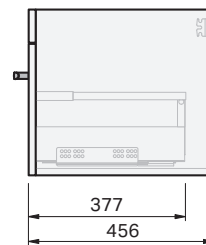

Roxy Console 900 Wall 1 Drawer

CABINET SPECIFICATION

Product Features

Product Code	Console Vanity / 34303
Product Description	Roxy - Wall - 900
Drawer Configuration	1 Drawer
Notes:	Drawings depict cabinet only.

IMPORTANT NOTE: Throughout this guide, dimensions may vary by ± 2 mm. Please read the installation manual for detailed information on installing the product. St. Michel pursues a policy of continuing improvement in design and manufacturing of its products. The right is therefore reserved to vary specifications without notice.

Loop 900

BASIN SPECIFICATION

Product Features

Product Code	26801
Type of basin	Console
Material of basin	Ceramic
Capacity of basin	6.5 litre
Overflow Configuration	Overflow provided Max tap flow rate of 9 litres / minute
Colour options	White Gloss

INDICATES FURNITURE TOP SURFACE -----

IMPORTANT NOTE: Throughout this guide, dimensions may vary by ± 5 mm. Please read the installation manual for detailed information on installing the product. St. Michel pursues a policy of continuing improvement in design and manufacturing of its products. The right is therefore reserved to vary specifications without notice.