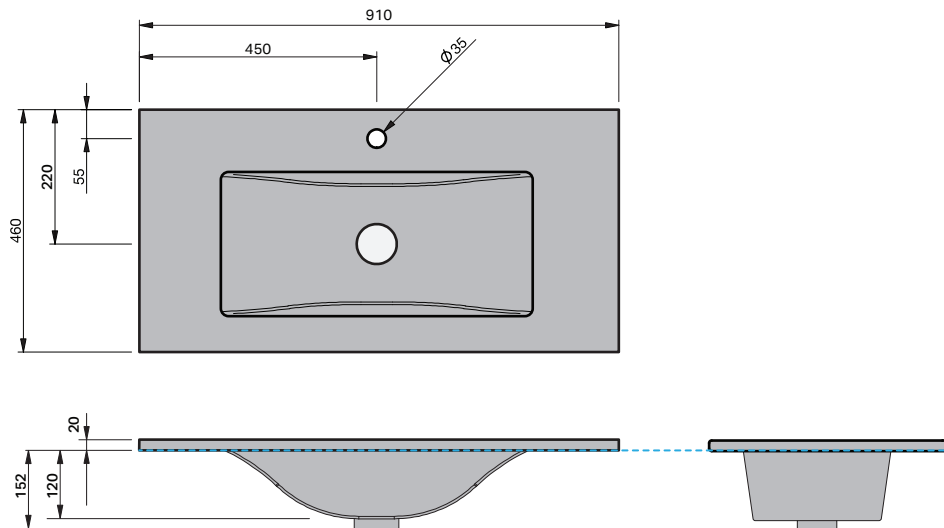

Roxy Console 900 Wall 1 Drawer

CABINET SPECIFICATION

Product Features

Product Code	Console Vanity / 34303
Product Description	Roxy - Wall - 900
Drawer Configuration	1 Drawer
Notes:	Drawings depict cabinet only.

IMPORTANT NOTE: Throughout this guide, dimensions may vary by ± 2 mm. Please read the installation manual for detailed information on installing the product. St. Michel pursues a policy of continuing improvement in design and manufacturing of its products. The right is therefore reserved to vary specifications without notice.

Loop 900

BASIN SPECIFICATION

Product Features

Product Code	26801
Type of basin	Console
Material of basin	Ceramic
Capacity of basin	6.5 litre
Overflow Configuration	Overflow provided Max tap flow rate of 9 litres / minute
Colour options	White Gloss

INDICATES FURNITURE TOP SURFACE -----

IMPORTANT NOTE: Throughout this guide, dimensions may vary by ± 5 mm. Please read the installation manual for detailed information on installing the product. St. Michel pursues a policy of continuing improvement in design and manufacturing of its products. The right is therefore reserved to vary specifications without notice.