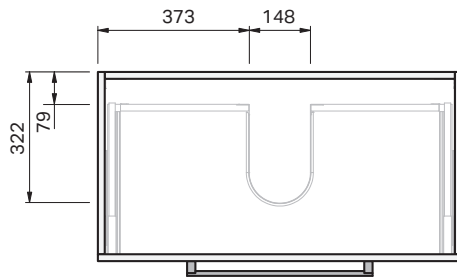

Roxy Console 900 Wall 1 Drawer

CABINET SPECIFICATION

Product Features

Product Code	Console Vanity / 34303
Product Description	Roxy - Wall - 900
Drawer Configuration	1 Drawer
Notes:	Drawings depict cabinet only.

IMPORTANT NOTE: Throughout this guide, dimensions may vary by ± 2 mm. Please read the installation manual for detailed information on installing the product. St. Michel pursues a policy of continuing improvement in design and manufacturing of its products. The right is therefore reserved to vary specifications without notice.

Loop 900

BASIN SPECIFICATION

Product Features

Product Code	26801
Type of basin	Console
Material of basin	Ceramic
Capacity of basin	6.5 litre
Overflow Configuration	Overflow provided Max tap flow rate of 9 litres / minute
Colour options	White Gloss

INDICATES FURNITURE TOP SURFACE -----

IMPORTANT NOTE: Throughout this guide, dimensions may vary by ± 5 mm. Please read the installation manual for detailed information on installing the product. St. Michel pursues a policy of continuing improvement in design and manufacturing of its products. The right is therefore reserved to vary specifications without notice.