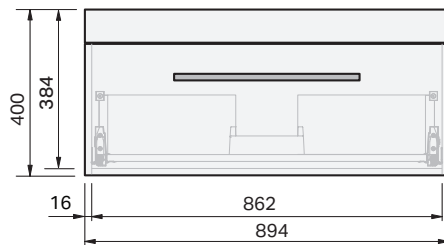

Roxy Console 900 Wall 1 Drawer

CABINET SPECIFICATION

Product Features

Product Code	Console Vanity / 34303
Product Description	Roxy - Wall - 900
Drawer Configuration	1 Drawer
Notes:	Drawings depict cabinet only.

IMPORTANT NOTE: Throughout this guide, dimensions may vary by ± 2 mm. Please read the installation manual for detailed information on installing the product. St. Michel pursues a policy of continuing improvement in design and manufacturing of its products. The right is therefore reserved to vary specifications without notice.

Loop 900

BASIN SPECIFICATION

Product Features

Product Code	26801
Type of basin	Console
Material of basin	Ceramic
Capacity of basin	6.5 litre
Overflow Configuration	Overflow provided Max tap flow rate of 9 litres / minute
Colour options	White Gloss

INDICATES FURNITURE TOP SURFACE -----

IMPORTANT NOTE: Throughout this guide, dimensions may vary by ± 5 mm. Please read the installation manual for detailed information on installing the product. St. Michel pursues a policy of continuing improvement in design and manufacturing of its products. The right is therefore reserved to vary specifications without notice.