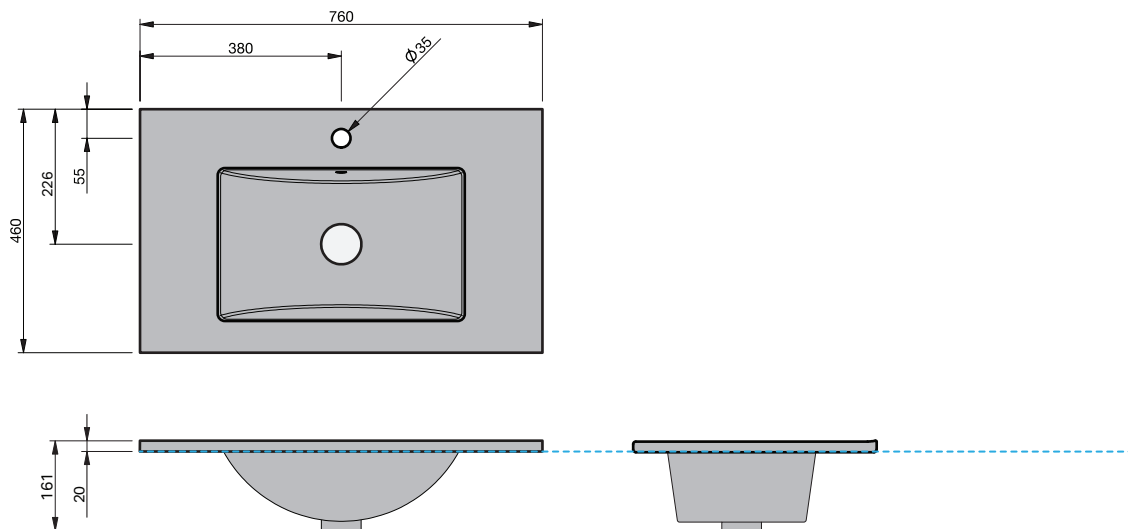

IMPORTANT NOTE: Throughout this guide, dimensions may vary by ± 2 mm. Please read the installation manual for detailed information on installing the product. St. Michel pursues a policy of continuing improvement in design and manufacturing of its products. The right is therefore reserved to vary specifications without notice.

Rubik 750

BASIN SPECIFICATION

Product Features

Product Code	23901
Type of basin	Console
Material of basin	Ceramic
Capacity of basin	6.5 litre
Overflow Configuration	Overflow supplied Max tap flow rate of 9 ltrs / minute
Colour options	White Gloss

- The basin must be sealed to the top with an acetic cured silicone sealant.
- Epoxy type sealants must not be used.

INDICATES TOP SURFACE -----

IMPORTANT NOTE: Throughout this guide, dimensions may vary by ± 5 mm. Please read the installation manual for detailed information on installing the product. St. Michel pursues a policy of continuing improvement in design and manufacturing of its products. The right is therefore reserved to vary specifications without notice.