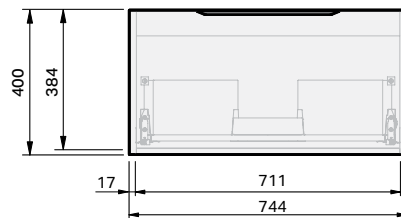

Misura 46 Console 750 Wall 1 Drawer

CABINET SPECIFICATION

Product Features

Product Code	Console Vanity / 9642
Product Description	Misura 46 - Wall - 750
Drawer Configuration	1 Drawer

Notes: Drawings depict cabinet only.
Vanity includes Onda Storage system Type A or Type B, refer charts.

IMPORTANT NOTE: Throughout this guide, dimensions may vary by ± 2 mm. Please read the installation manual for detailed information on installing the product. St. Michel pursues a policy of continuing improvement in design and manufacturing of its products. The right is therefore reserved to vary specifications without notice.

Rubik 750

BASIN SPECIFICATION

Product Features

Product Code	23901
Type of basin	Console
Material of basin	Ceramic
Capacity of basin	6.5 litre
Overflow Configuration	Overflow supplied Max tap flow rate of 9 ltrs / minute
Colour options	White Gloss