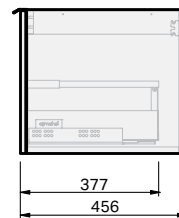

Misura 46 Console 750 Wall 1 Drawer

CABINET SPECIFICATION

Product Features

Product Code	Console Vanity / 9642
Product Description	Misura 46 - Wall - 750
Drawer Configuration	1 Drawer

Notes: Drawings depict cabinet only.
Vanity includes Onda Storage system Type A or Type B, refer charts.

IMPORTANT NOTE: Throughout this guide, dimensions may vary by ± 2 mm. Please read the installation manual for detailed information on installing the product. St. Michel pursues a policy of continuing improvement in design and manufacturing of its products. The right is therefore reserved to vary specifications without notice.

Rubik 750

BASIN SPECIFICATION

Product Features

Product Code	23901
Type of basin	Console
Material of basin	Ceramic
Capacity of basin	6.5 litre
Overflow Configuration	Overflow supplied Max tap flow rate of 9 ltrs / minute
Colour options	White Gloss