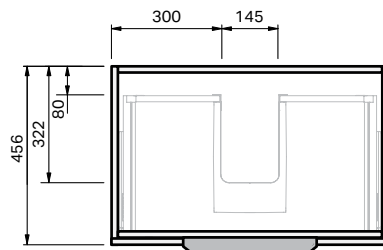

Misura 46 Console 750 Wall 1 Drawer

CABINET SPECIFICATION

Product Features

Product Code	Console Vanity / 9642
Product Description	Misura 46 - Wall - 750
Drawer Configuration	1 Drawer

Notes: Drawings depict cabinet only.
Vanity includes Onda Storage system Type A or Type B, refer charts.

IMPORTANT NOTE: Throughout this guide, dimensions may vary by ± 2 mm. Please read the installation manual for detailed information on installing the product. St. Michel pursues a policy of continuing improvement in design and manufacturing of its products. The right is therefore reserved to vary specifications without notice.

Rubik 750

BASIN SPECIFICATION

Product Features

Product Code	23901
Type of basin	Console
Material of basin	Ceramic
Capacity of basin	6.5 litre
Overflow Configuration	Overflow supplied Max tap flow rate of 9 ltrs / minute
Colour options	White Gloss