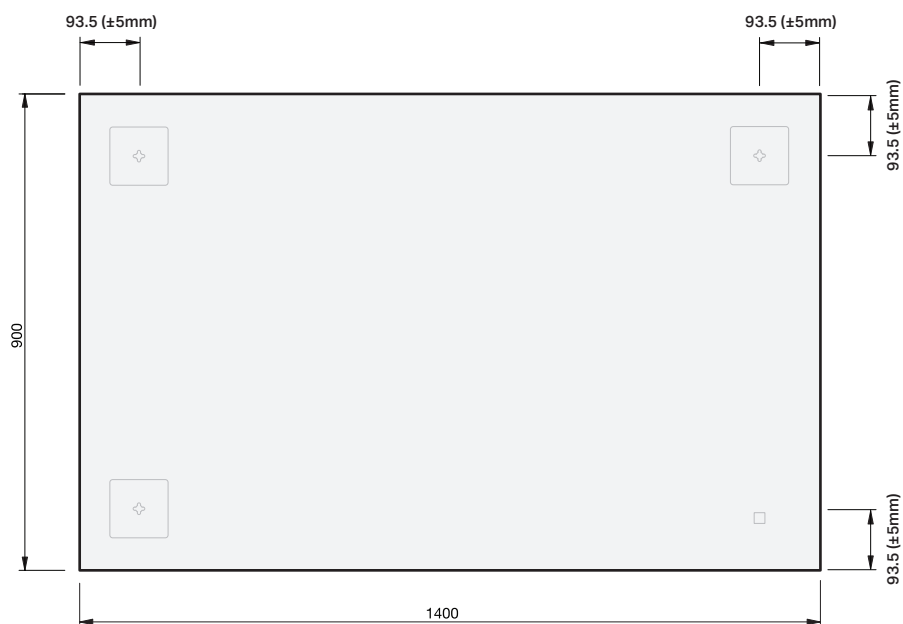

Solo Simple 1400

MIRROR SPECIFICATION

Product Features	
Product Code	Solo Simple / 87515
Product Description	Solo Simple - 1400
Notes	5mm mirror vinyl backed copper & lead free glass Mount portrait or Landscape

IMPORTANT NOTE: Throughout this guide, tolerance for mirror size may vary by ± 1 mm, tolerance for bracket position may vary by ± 5 mm. Please read the installation manual for detailed information on installing the product. St. Michel pursues a policy of continuing improvement in design and manufacturing of its products. The right is therefore reserved to vary specifications without notice.