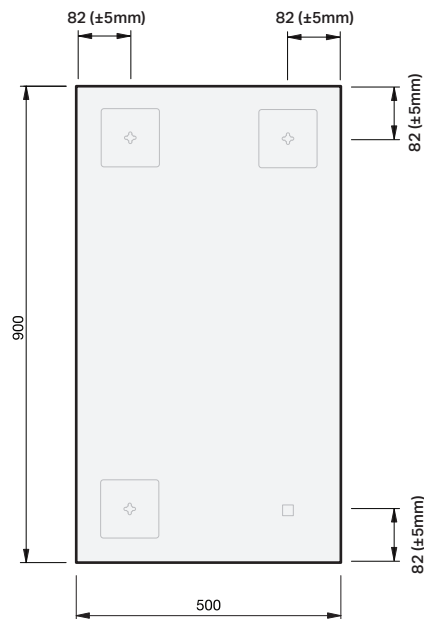

## MIRROR SPECIFICATION

### Product Features

Product Code	Solo Simple / 87511
Product Description	Solo Simple - 500
Notes	5mm mirror vinyl backed copper & lead free glass Mount portrait or Landscape

**IMPORTANT NOTE:** Throughout this guide, tolerance for mirror size may vary by  $\pm 1$ mm, tolerance for bracket position may vary by  $\pm 5$ mm. Please read the installation manual for detailed information on installing the product. St. Michel pursues a policy of continuing improvement in design and manufacturing of its products. The right is therefore reserved to vary specifications without notice.