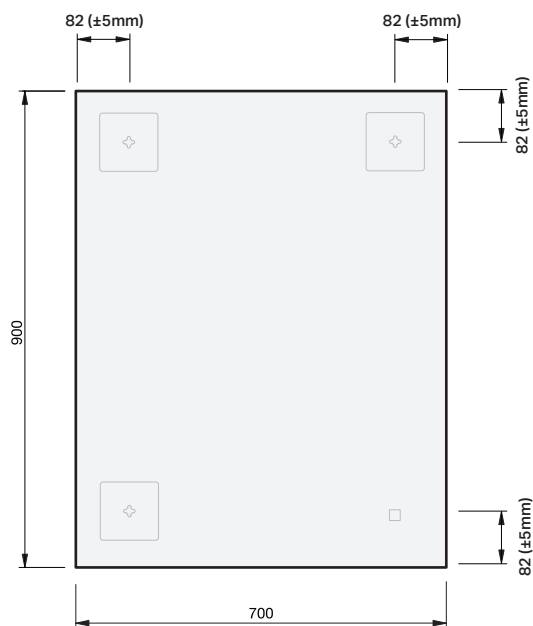

Solo Simple 700

MIRROR SPECIFICATION

Product Features

Product Code	Solo Simple / 87512
Product Description	Solo Simple - 700
Notes	5mm mirror vinyl backed copper & lead free glass Mount portrait or Landscape

IMPORTANT NOTE: Throughout this guide, tolerance for mirror size may vary by ±1mm, tolerance for bracket position may vary by ±5mm. Please read the installation manual for detailed information on installing the product. St. Michel pursues a policy of continuing improvement in design and manufacturing of its products. The right is therefore reserved to vary specifications without notice.