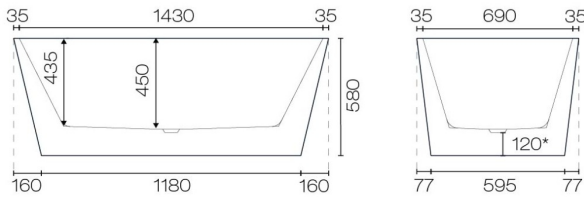

Tondo 1500 Freestanding Bath

Code: TON1500

Brand	Progetto
Colour	White
Finish	Gloss
Material	Acrylic
Installation	Freestanding
Width (mm)	1500
Depth (mm)	740
Height (mm)	580
Warranty	10 Years
Overflow	No
Waste Size	40mm
Waste Included	Yes, Includes chrome pop up waste
Capacity	230
Material	Acrylic