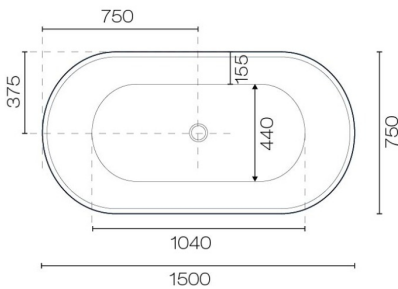

Tondo 1500 Freestanding Bath

Code: TON1500

Brand	Progetto
Colour	White
Finish	Gloss
Material	Acrylic
Installation	Freestanding
Width (mm)	1500
Depth (mm)	740
Height (mm)	580
Warranty	10 Years
Overflow	No
Waste Size	40mm
Waste Included	Yes, Includes chrome pop up waste
Capacity	230
Material	Acrylic