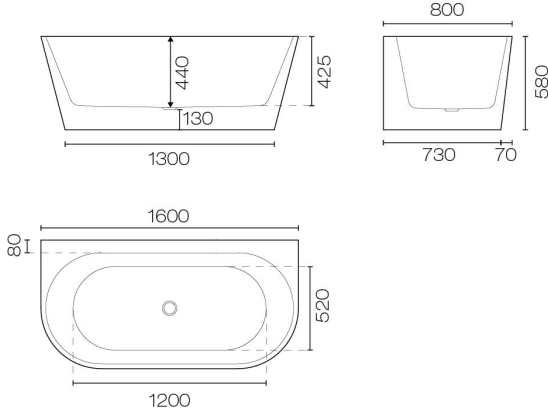

Tondo 1600 Back To Wall Bath

Code: TON1600BTW

Brand	Progetto
Colour	White
Finish	Gloss
Material	Acrylic
Installation	Back To Wall / Freestanding
Width (mm)	1600
Depth (mm)	800
Height (mm)	580
Warranty	10 Years
Overflow	No
Waste Size	40mm
Waste Included	Yes
Material	Sanitary Grade Acrylic