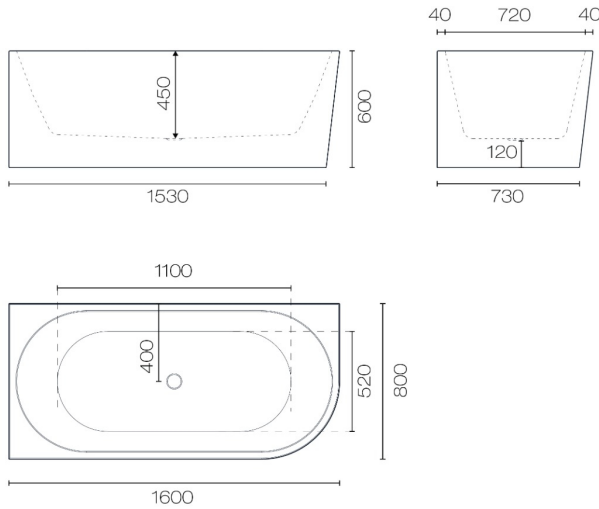

Tondo 1600 Left Corner Back To Wall Bath

Code: TON1600L

Brand	Progetto
Colour	White
Finish	Gloss
Material	Acrylic
Installation	Back To Wall / Freestanding
Width (mm)	1600
Depth (mm)	800
Height (mm)	600
Warranty	10 Years
Overflow	No
Waste Size	40mm
Waste Included	Yes
Capacity	250
Material	Acrylic
Notes	Made from Sanitary grade acrylic
Other Information	Pop up waste mechanism - BASPUWMECH. Waste cap seal - BATPUWSE.
Note to the owner/user	This product is made from a durable & robust material that will give you years of use. However please note the following to avoid damage to your product: <ul style="list-style-type: none"> • After each use thoroughly clean the surface with warm soapy water. • Before applying cleaning products to the surface carefully read all instructions first. • Do not use products that contain alcohol, bleach, solvents, bath oils/salts, hair dye, abrasives, acetone or citrus based chemicals. • Do not allow water temperature to exceed above 55°C.
Building Product Information Requirements (BPIR)	
Manufacturer	Plumblineline
Building Code Clauses	B2 (Durability) B2.3.1 (c) / G13 (Foul Water) G13.3.1
Compliance Evidence	Clauses relating to this product are aimed at the installer. Please find comprehensive installation instructions on the product information page. The product is designed to enable the installer to comply with the building code. The product complies with the clause B2 (Durability) B2.3.1.
Condition of Use	For use in residential and commercial applications. Must be installed by a registered plumber or suitably qualified tradesperson and as per the installation instructions.
Version no.	1.0
Subject to a Warning	No