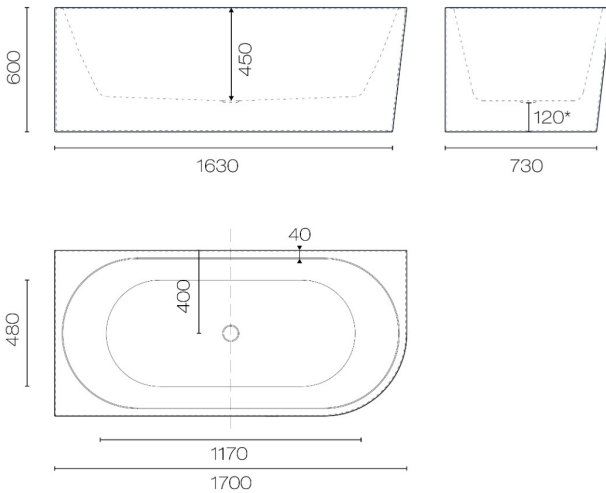

Tondo 1700 Left Corner Back To Wall Bath

Code: TON1700L

Brand	Progetto
Colour	White
Finish	Gloss
Material	Acrylic
Installation	Back To Wall / Freestanding
Width (mm)	1700
Depth (mm)	800
Height (mm)	600
Warranty	10 Years
Overflow	No
Waste Size	40mm
Capacity	260
Material	Acrylic
Notes	Made from Sanitary grade acrylic

*Note Critical Dimension