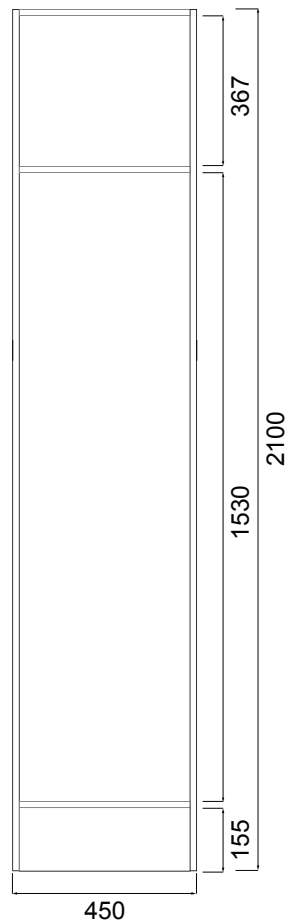

UTILITY CABINET /

LAUNDRY

DESCRIPTION

Modern Laundry Utility Cabinet, 1 Fixed Shelf

PRODUCT CODE

LTC / LTCT / LTCM / LTCCC

Dimensions	W 450 x H 2100 x D 606 (mm)
Finishes	White Gloss Paint, Melamine, Timber Veneer* or Custom Colour* Paint.
Handle	Lip Pull (Silver or Black) or Finger Pull (not compatible with Melamine finish).
Origin	New Zealand made cabinetry.
Features	1 Fixed shelf for organised storage (Optional clothes rail). Your choice of pull handle colour. See website for finish colours. Timber Veneer is a natural finish with variations in colour & grain. Our Melamine is a wood look low pressure laminate. Painted finishes are harder & more durable than lacquer finishes. Left or right opening door.

TECHNICAL DRAWINGS

Inside

Side

NOTES

*Additional Cost. Accessories not included. See our website for product prices. Drawing indicates the technical measurement only and is not a reflection of how the product will look. Sizes are nominal only. All drawings in millimeters. Drawings not to scale. Oct 2024.