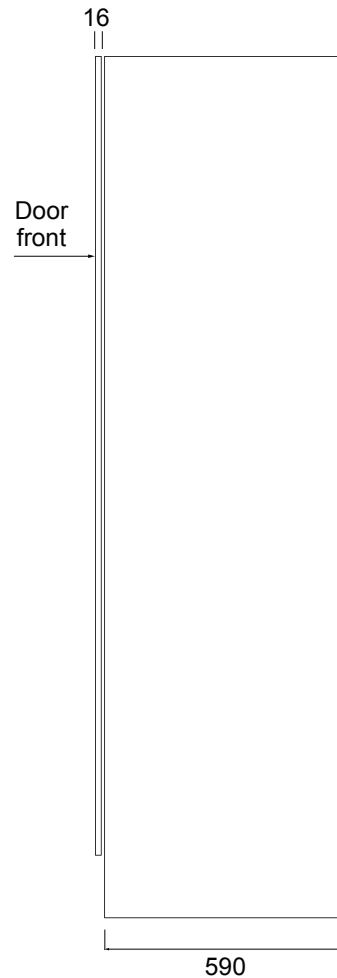

UTILITY CABINET /

LAUNDRY

DESCRIPTION

Modern Laundry Utility Cabinet, 1 Fixed Shelf

PRODUCT CODE

LTC / LTCT / LTCM / LTCCC

Dimensions	W 450 x H 2100 x D 606 (mm)
Finishes	White Gloss Paint, Melamine, Timber Veneer* or Custom Colour* Paint.
Handle	Lip Pull (Silver or Black) or Finger Pull (not compatible with Melamine finish).
Origin	New Zealand made cabinetry.
Features	1 Fixed shelf for organised storage (Optional clothes rail). Your choice of pull handle colour. See website for finish colours. Timber Veneer is a natural finish with variations in colour & grain. Our Melamine is a wood look low pressure laminate. Painted finishes are harder & more durable than lacquer finishes. Left or right opening door.

TECHNICAL DRAWINGS

Inside

Side

NOTES

*Additional Cost. Accessories not included. See our website for product prices. Drawing indicates the technical measurement only and is not a reflection of how the product will look. Sizes are nominal only. All drawings in millimeters. Drawings not to scale. Oct 2024.