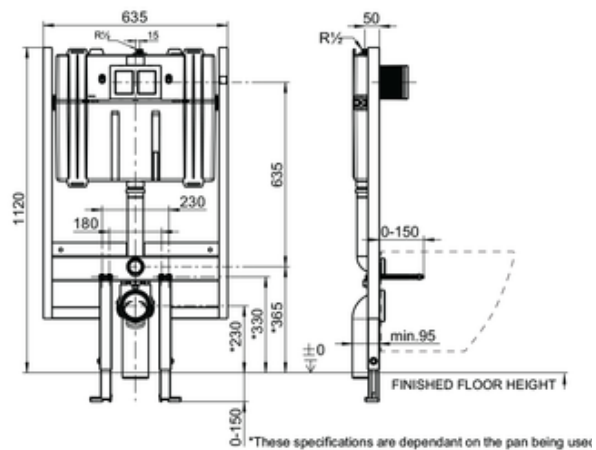

### INWALL CISTERN WITH FRAME

PATERSON

NEW ZEALAND 1955

<b>BRAND / MODEL</b>	Villerooy & Boch ViConnect Inwall Cistern and Frame
<b>ACTUATION TYPE</b>	Mechanical
<b>CODE</b>	92233500
<b>ADDITIONAL INFORMATION</b>	With Qwick Clic Cable Technology. Minimum installation depth is 90mm.
<b>WARRANTY</b>	15 Years*
<b>WELS RATING</b>	4 Star WELS Rating
<b>WATER CONSUMPTION</b>	4.5/3L (3.5 Avg) Flush