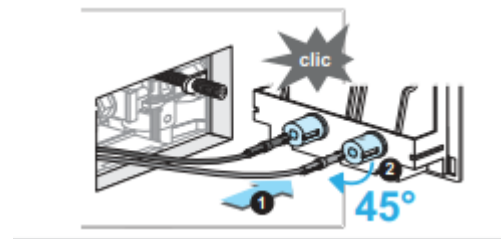

### INWALL CISTERN WITH FRAME

PATERSON

NEW ZEALAND 1955

<b>BRAND / MODEL</b>	Villerooy & Boch ViConnect Inwall Cistern and Frame
<b>ACTUATION TYPE</b>	Mechanical
<b>CODE</b>	92233500
<b>ADDITIONAL INFORMATION</b>	With Qwick Clic Cable Technology. Minimum installation depth is 90mm.
<b>WARRANTY</b>	15 Years*
<b>WELS RATING</b>	4 Star WELS Rating
<b>WATER CONSUMPTION</b>	4.5/3L (3.5 Avg) Flush