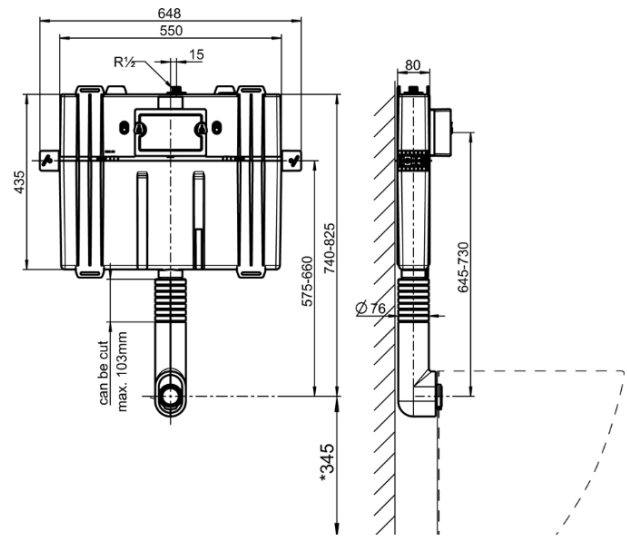

VILLEROY & BOCH

VICONNECT

80 INWALL CISTERN

PATERSON

NEW ZEALAND 1955

BRAND / MODEL	Villeroy & Boch ViConnect 80 inwall Cistern
ACTUATION TYPE	Mechanical
CODE	92233300
ADDITIONAL INFORMATION	With Qwick Click Cable Technology
WARRANTY	15 Years*
WELS RATING	4 Star WELS Rating
WATER CONSUMPTION	4.5/3L (3.5 Avg) Flush