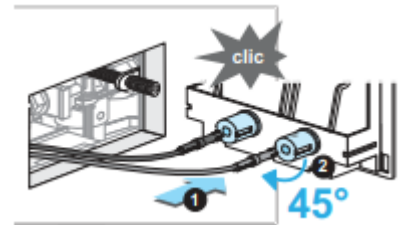

VILLEROY & BOCH

VICONNECT

80 INWALL CISTERN

PATERSON

NEW ZEALAND 1955

BRAND / MODEL	Villeroy & Boch ViConnect 80 inwall Cistern
ACTUATION TYPE	Mechanical
CODE	92233300
ADDITIONAL INFORMATION	With Qwick Click Cable Technology
WARRANTY	15 Years*
WELS RATING	4 Star WELS Rating
WATER CONSUMPTION	4.5/3L (3.5 Avg) Flush