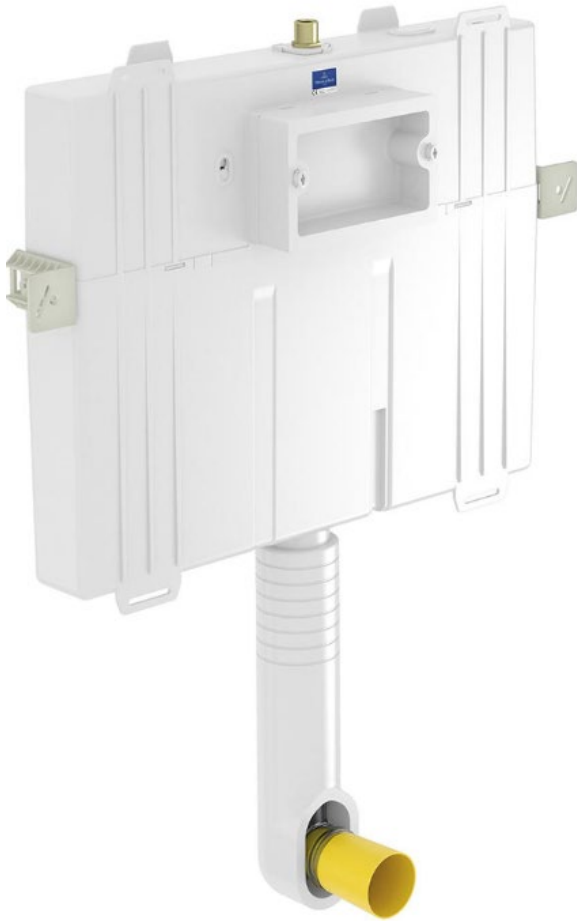

VILLEROY & BOCH

VICONNECT

80 INWALL CISTERN

PATERSON

NEW ZEALAND 1955

BRAND / MODEL	Villeroy & Boch ViConnect 80 inwall Cistern
ACTUATION TYPE	Mechanical
CODE	92233300
ADDITIONAL INFORMATION	With Qwick Click Cable Technology
WARRANTY	15 Years*
WELS RATING	4 Star WELS Rating
WATER CONSUMPTION	4.5/3L (3.5 Avg) Flush