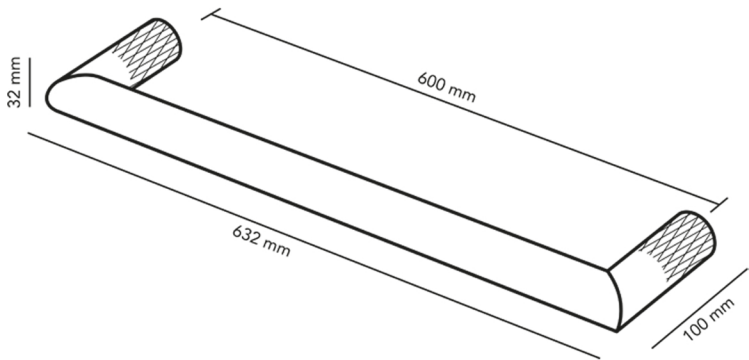

STRATA AURA X TOWEL RAIL

32 x 100 x 632mm

WXS632/BB/BC/BN/GM/N

 **HEIRLOOM**
THE FINISHING TOUCH

**MEASUREMENTS SUBJECT TO MANUFACTURING TOLERANCE
SPECIFICATIONS MAY CHANGE WITHOUT NOTICE**