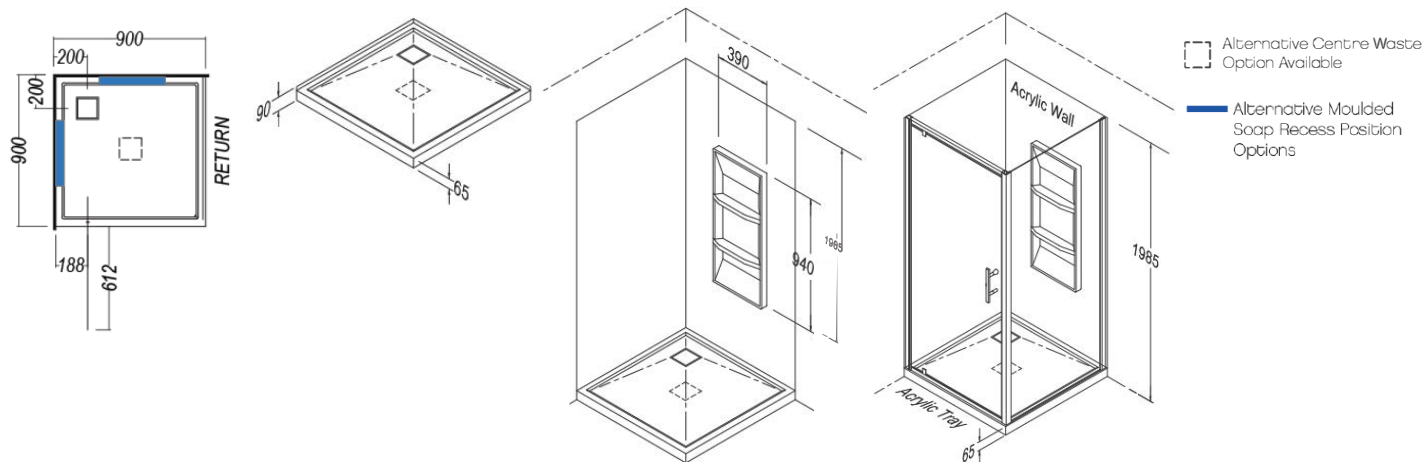

SHOWER SPECIFICATIONS

AMARA 900 2 WALL SQ - REAR WASTE

OPTIONAL EXTRAS

ShowerMaster Glass Shelf
200mm semi round.
7345040200

ShowerMaster Glass Shelf
300mm x 160mm elliptical
7345040201

ShowerMaster Glass Footrest
7345040203