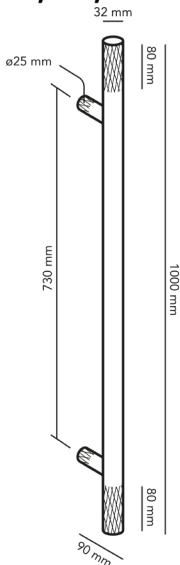

AURA X TOWEL WARMER POLE
32 x 90 x 1000mm
WXSPV1000/BB/BC/BN/GM/N

HEIRLOOM
THE FINISHING TOUCH

MEASUREMENTS SUBJECT TO MANUFACTURING TOLERANCE
SPECIFICATIONS MAY CHANGE WITHOUT NOTICE