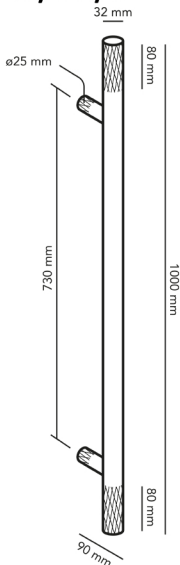

**AURA X TOWEL WARMER POLE**  
**32 x 90 x 1000mm**  
**WXSPV1000/BB/BC/BN/GM/N**

**HEIRLOOM**  
THE FINISHING TOUCH

**MEASUREMENTS SUBJECT TO MANUFACTURING TOLERANCE**  
**SPECIFICATIONS MAY CHANGE WITHOUT NOTICE**